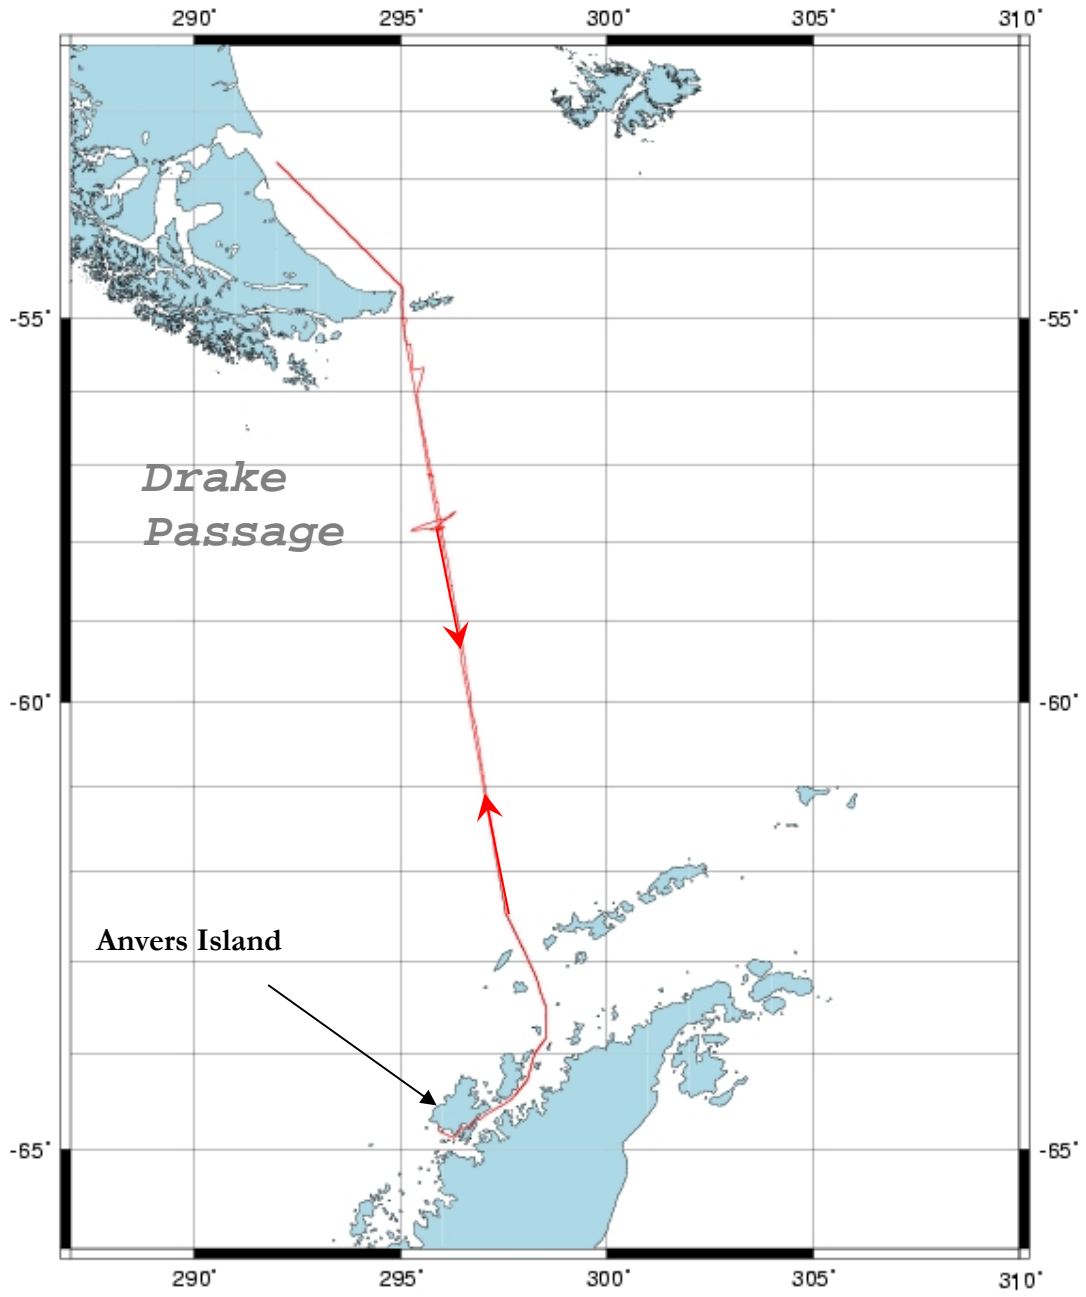

Laurence M. Gould
Cruise Number LMG-0603