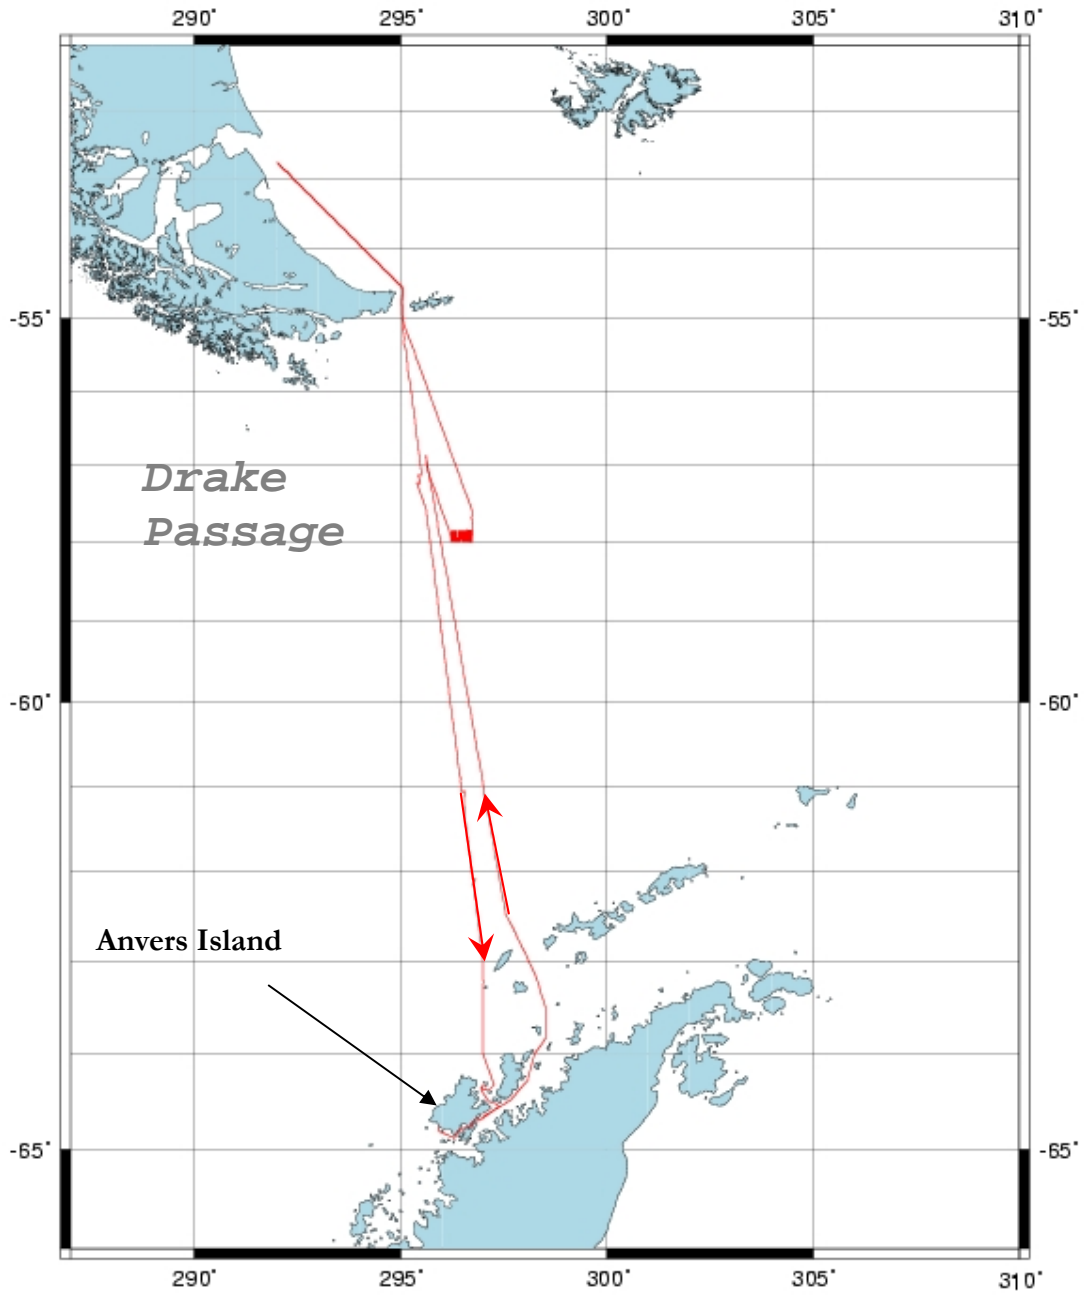

Laurence M. Gould
Cruise Number LMG-0603a