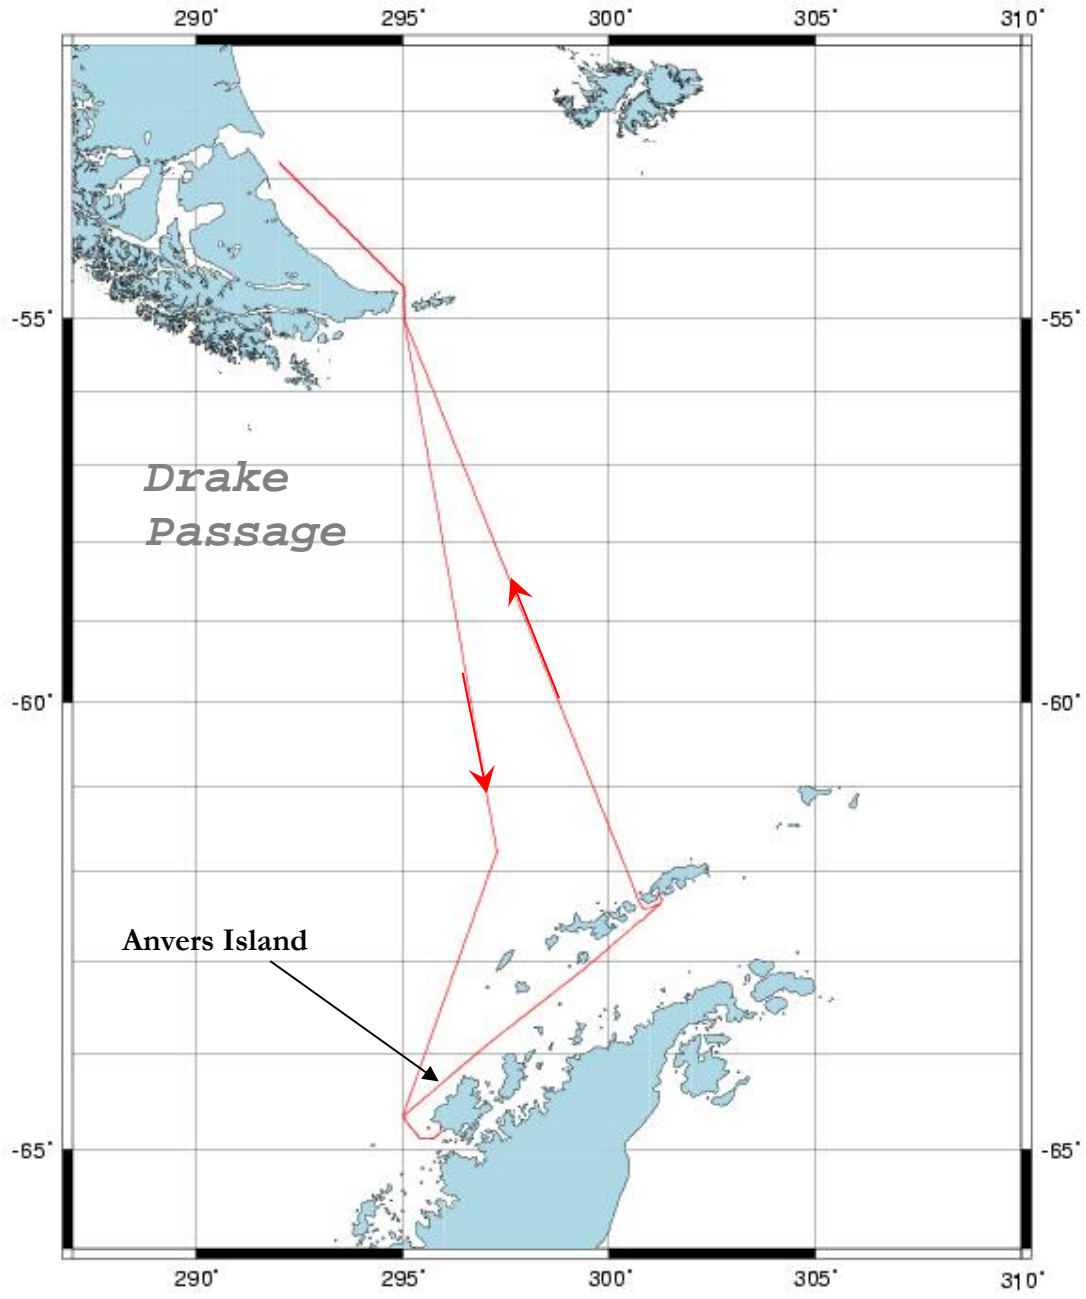

Attachment C, Vessel Tracks

Attachment C contains the tracks of Research Vessel cruises during the 2005-2006 season. Information for both the Laurence M Gould (LMG) and the Nathaniel B. Palmer (NBP) are presented under the appropriate cruise numbers.

Laurence M. Gould
Cruise Number LMG-0504

Laurence M. Gould
Cruise Number LMG-0505

Laurence M. Gould
Cruise Number LMG-0506

Laurence M. Gould
Cruise Number LMG-0507

Laurence M. Gould
Cruise Number LMG-0511

Laurence M. Gould
Cruise Number LMG-0512

Laurence M. Gould
Cruise Number LMG-0514

Laurence M. Gould
Cruise Number LMG-0514a

Laurence M. Gould
Cruise Number LMG-0601

Laurence M. Gould
Cruise Number LMG-0602

Nathaniel B. Palmer
Cruise Number NBP-0603