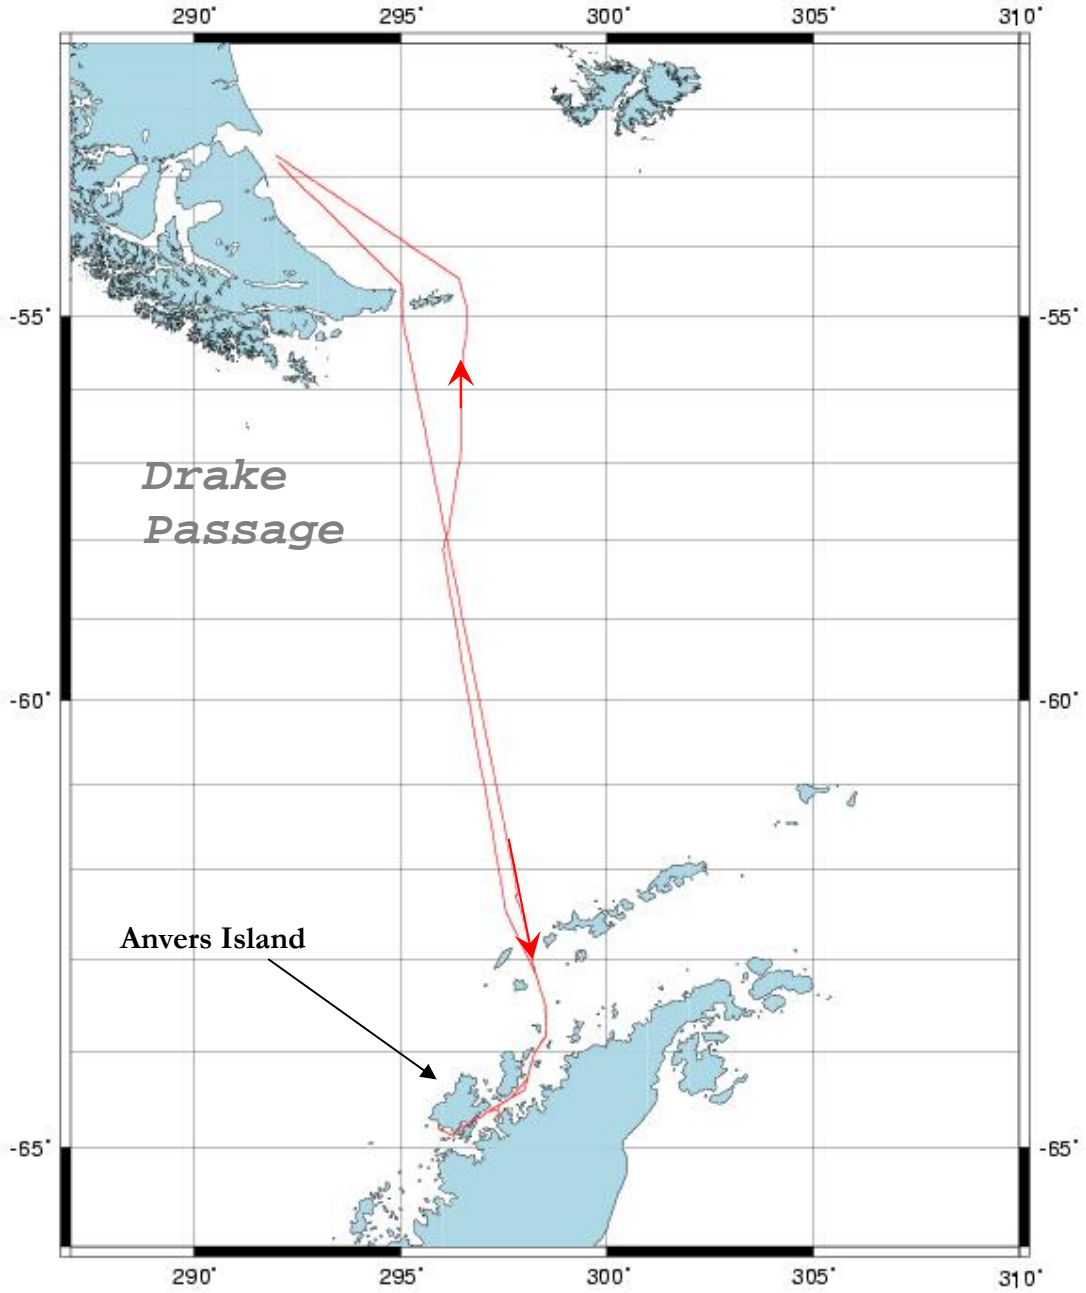

Attachment C, Vessel Tracks

Attachment C contains the tracks of Research Vessel cruises during the 2005-2006 season. Information for both the Laurence M Gould (LMG) and the Nathaniel B. Palmer (NBP) are presented under the appropriate cruise numbers.

Laurence M. Gould
Cruise Number LMG-0504

Laurence M. Gould
Cruise Number LMG-0505

Laurence M. Gould
Cruise Number LMG-0506

Laurence M. Gould
Cruise Number LMG-0507

Laurence M. Gould
Cruise Number LMG-0511

Nathaniel B. Palmer
Cruise Number NBP-0603