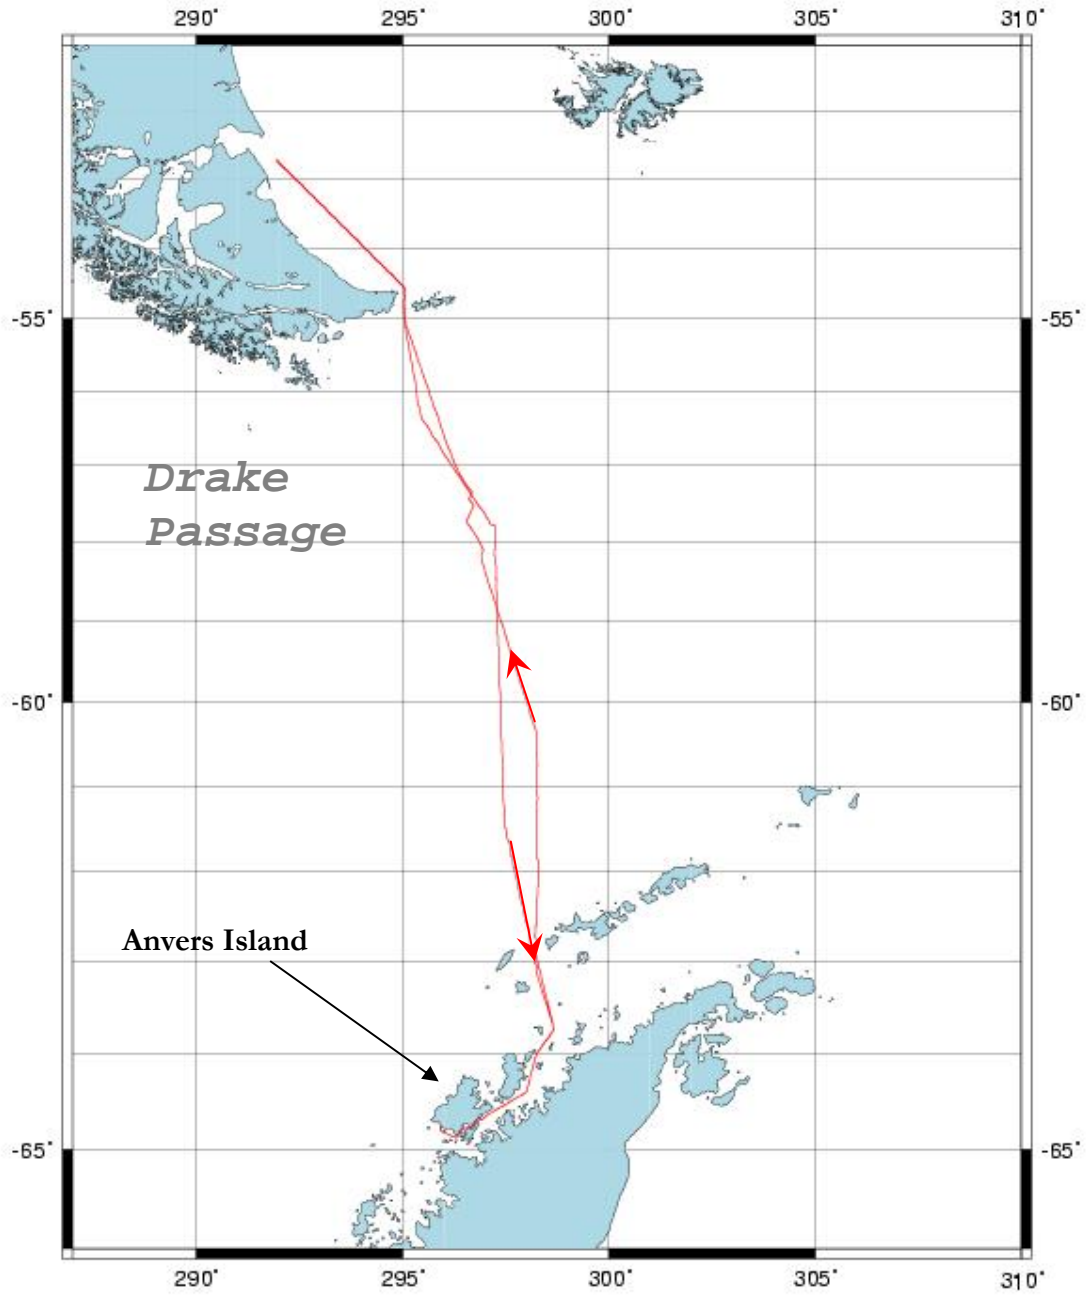

Attachment C, Vessel Tracks

Attachment C contains the tracks of Research Vessel cruises during the 2005-2006 season. Information for both the Laurence M Gould (LMG) and the Nathaniel B. Palmer (NBP) are presented under the appropriate cruise numbers.

Laurence M. Gould
Cruise Number LMG-0504

Laurence M. Gould
Cruise Number LMG-0505

Laurence M. Gould
Cruise Number LMG-0506

Laurence M. Gould
Cruise Number LMG-0507

Laurence M. Gould
Cruise Number LMG-0511

Laurence M. Gould
Cruise Number LMG-0512

Laurence M. Gould
Cruise Number LMG-0514

Laurence M. Gould
Cruise Number LMG-0514a

Laurence M. Gould
Cruise Number LMG-0601

Laurence M. Gould
Cruise Number LMG-0602

Nathaniel B. Palmer
Cruise Number NBP-0603