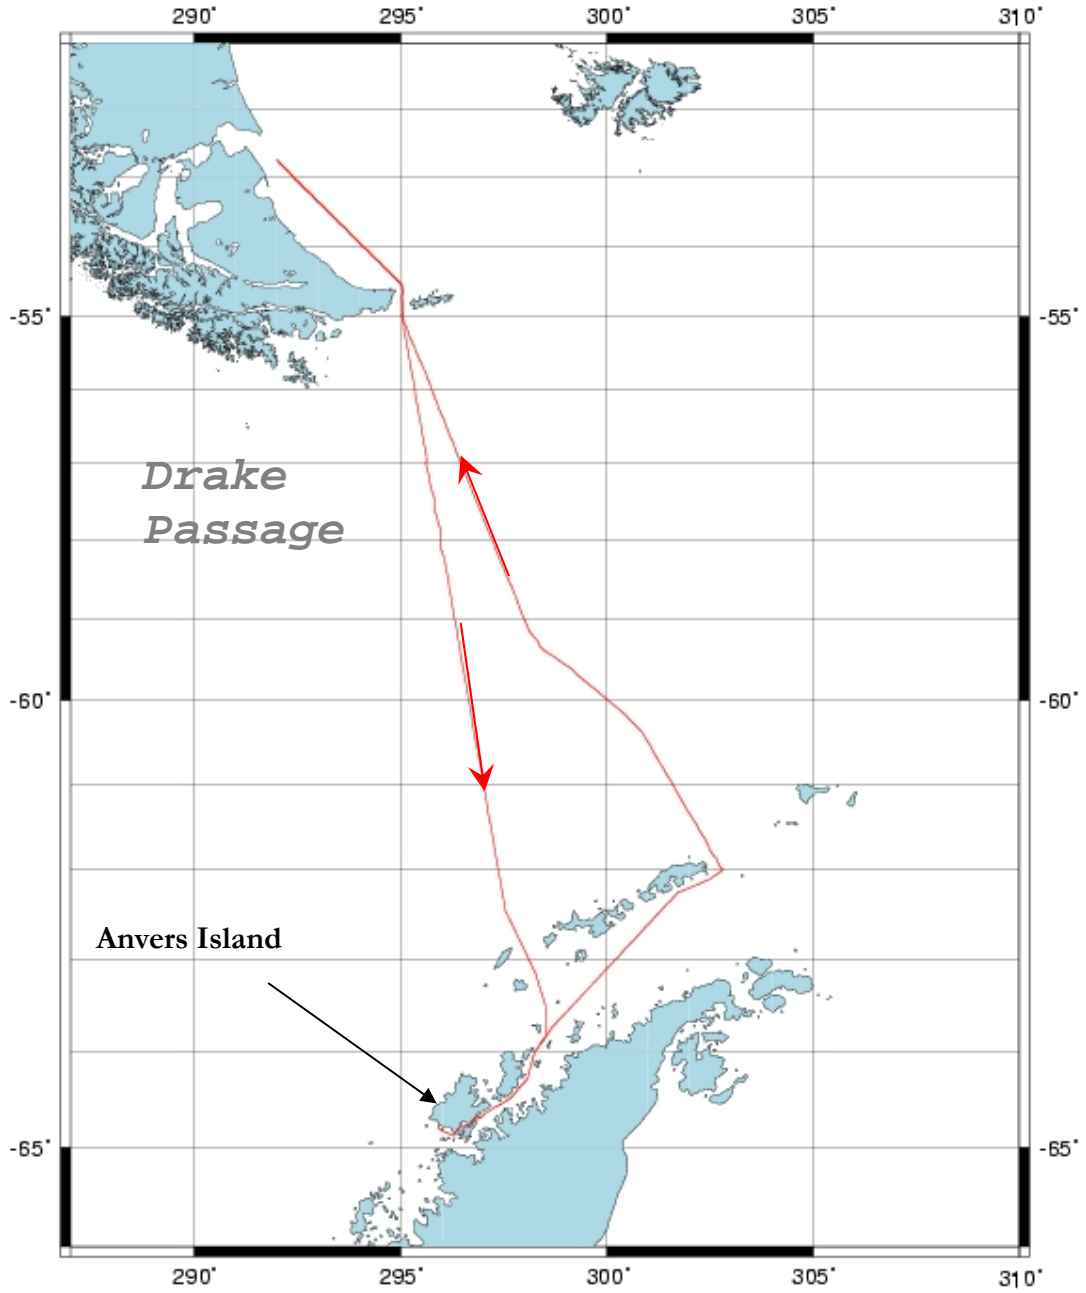

Laurence M. Gould
Cruise Number LMG-0604