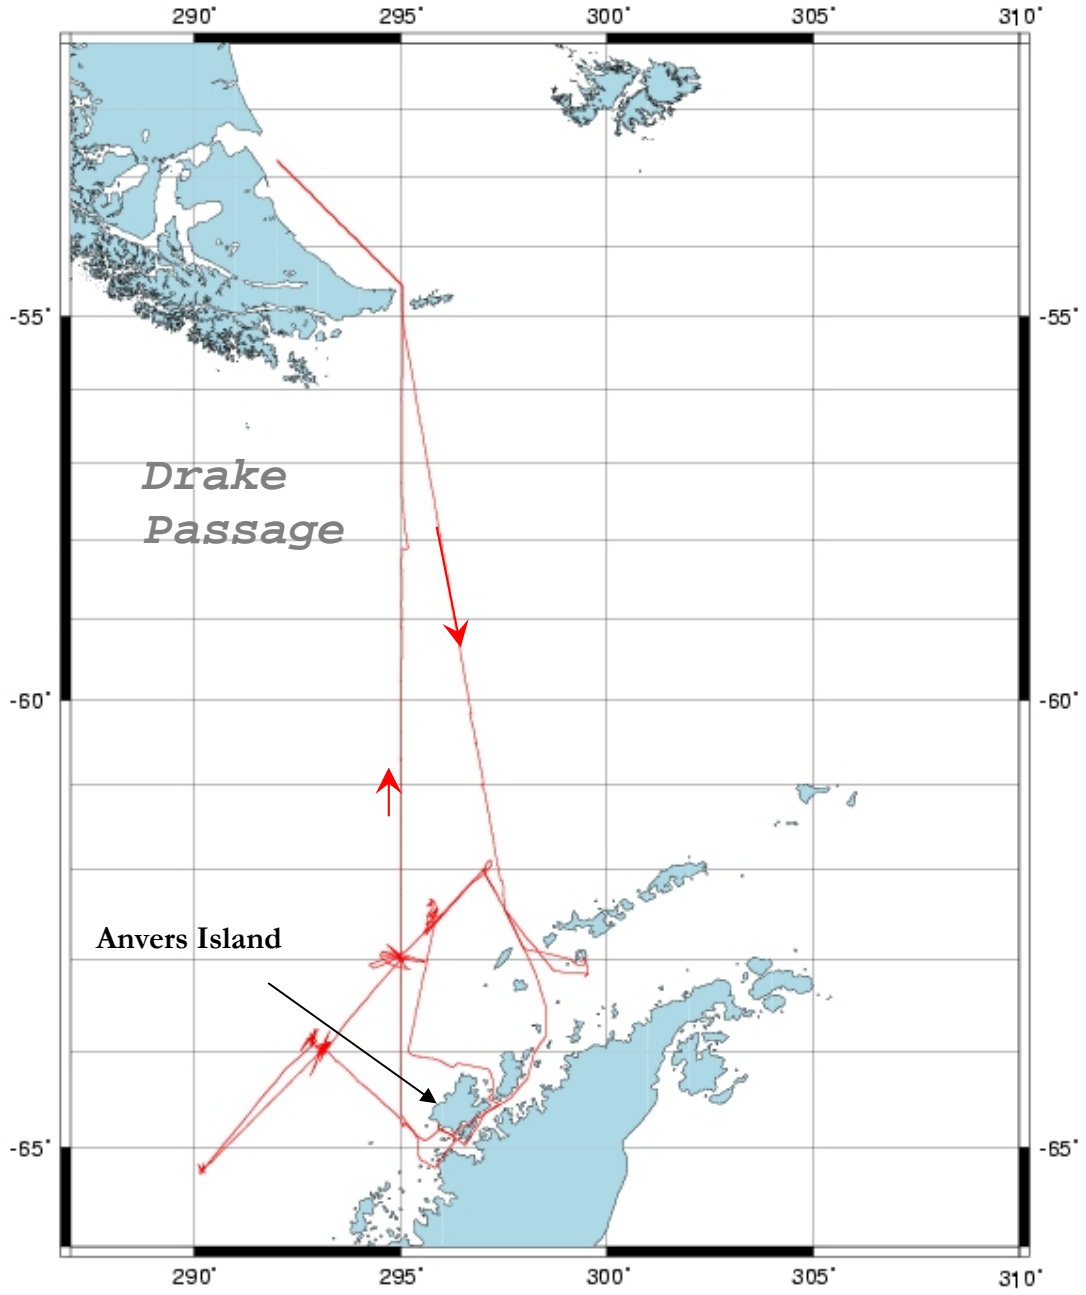

Attachment C, Vessel Tracks

Attachment C contains the tracks of Research Vessel cruises during the 2005-2006 season. Information for both the Laurence M Gould (LMG) and the Nathaniel B. Palmer (NBP) are presented under the appropriate cruise numbers.

Laurence M. Gould
Cruise Number LMG-0504

Laurence M. Gould
Cruise Number LMG-0505

Laurence M. Gould
Cruise Number LMG-0506

Laurence M. Gould
Cruise Number LMG-0507

Laurence M. Gould
Cruise Number LMG-0511

Laurence M. Gould
Cruise Number LMG-0512

Laurence M. Gould
Cruise Number LMG-0514

Laurence M. Gould
Cruise Number LMG-0514a

Laurence M. Gould
Cruise Number LMG-0601

Laurence M. Gould
Cruise Number LMG-0602

Nathaniel B. Palmer
Cruise Number NBP-0603