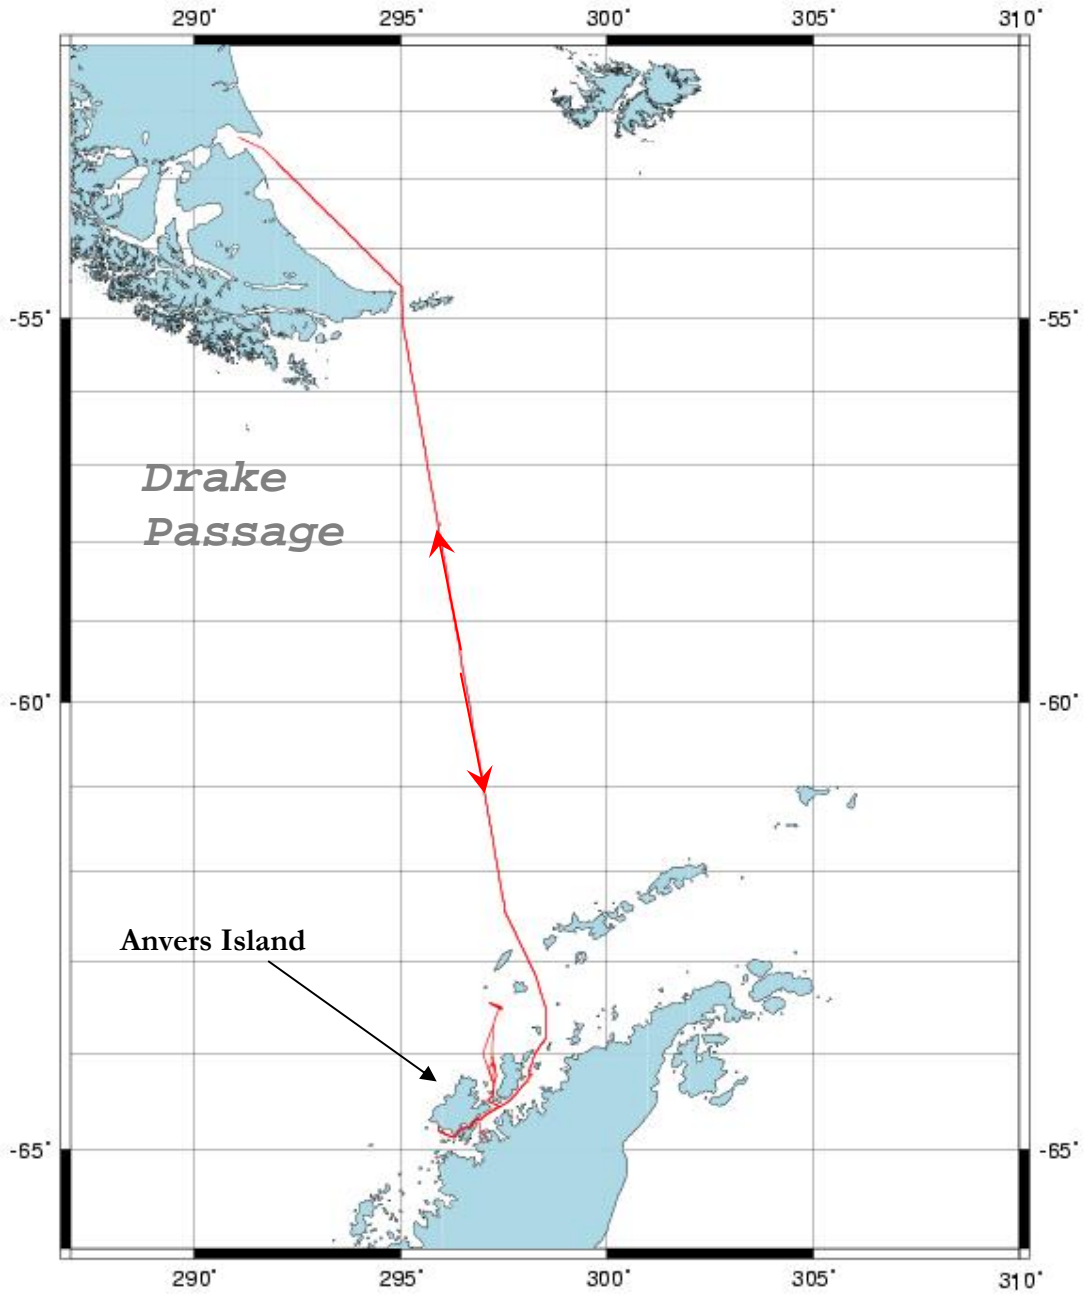

Attachment C, Vessel Tracks

Attachment C contains the tracks of Research Vessel cruises during the 2005-2006 season. Information for both the Laurence M Gould (LMG) and the Nathaniel B. Palmer (NBP) are presented under the appropriate cruise numbers.

Laurence M. Gould
Cruise Number LMG-0504

Laurence M. Gould
Cruise Number LMG-0505

Laurence M. Gould
Cruise Number LMG-0506

Laurence M. Gould
Cruise Number LMG-0507

Laurence M. Gould
Cruise Number LMG-0511

Nathaniel B. Palmer
Cruise Number NBP-0603