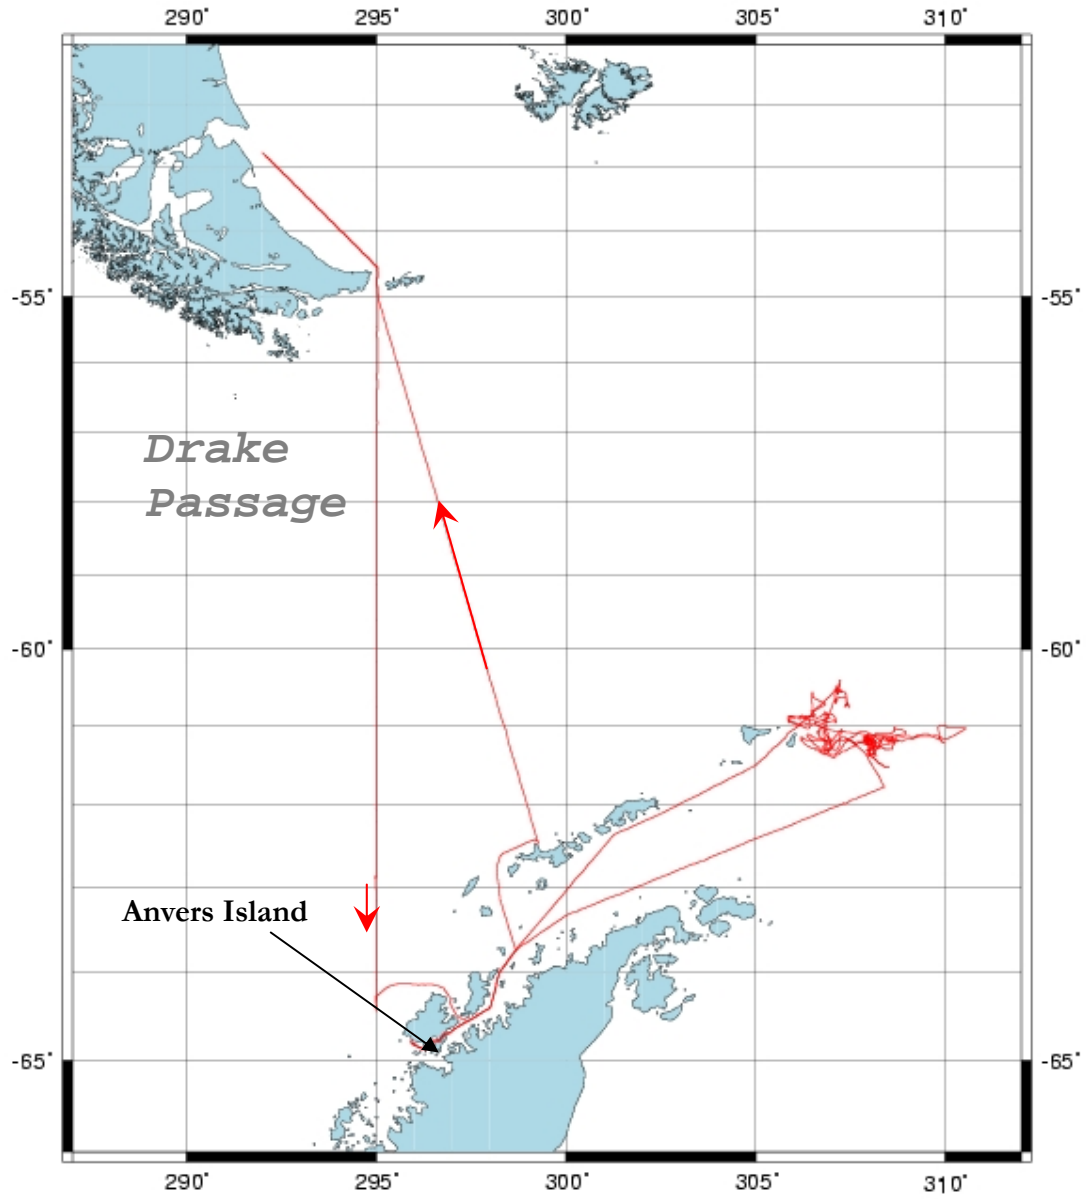

Attachment C, Vessel Tracks

Attachment C contains the tracks of Research Vessel cruises during the 2005-2006 season. Information for both the Laurence M Gould (LMG) and the Nathaniel B. Palmer (NBP) are presented under the appropriate cruise numbers.

Laurence M. Gould
Cruise Number LMG-0504

Laurence M. Gould
Cruise Number LMG-0505

Laurence M. Gould
Cruise Number LMG-0506

Laurence M. Gould
Cruise Number LMG-0507

Laurence M. Gould
Cruise Number LMG-0511

Laurence M. Gould
Cruise Number LMG-0512

Laurence M. Gould
Cruise Number LMG-0514

Laurence M. Gould
Cruise Number LMG-0514a

Laurence M. Gould
Cruise Number LMG-0601

Laurence M. Gould
Cruise Number LMG-0602

Nathaniel B. Palmer
Cruise Number NBP-0603