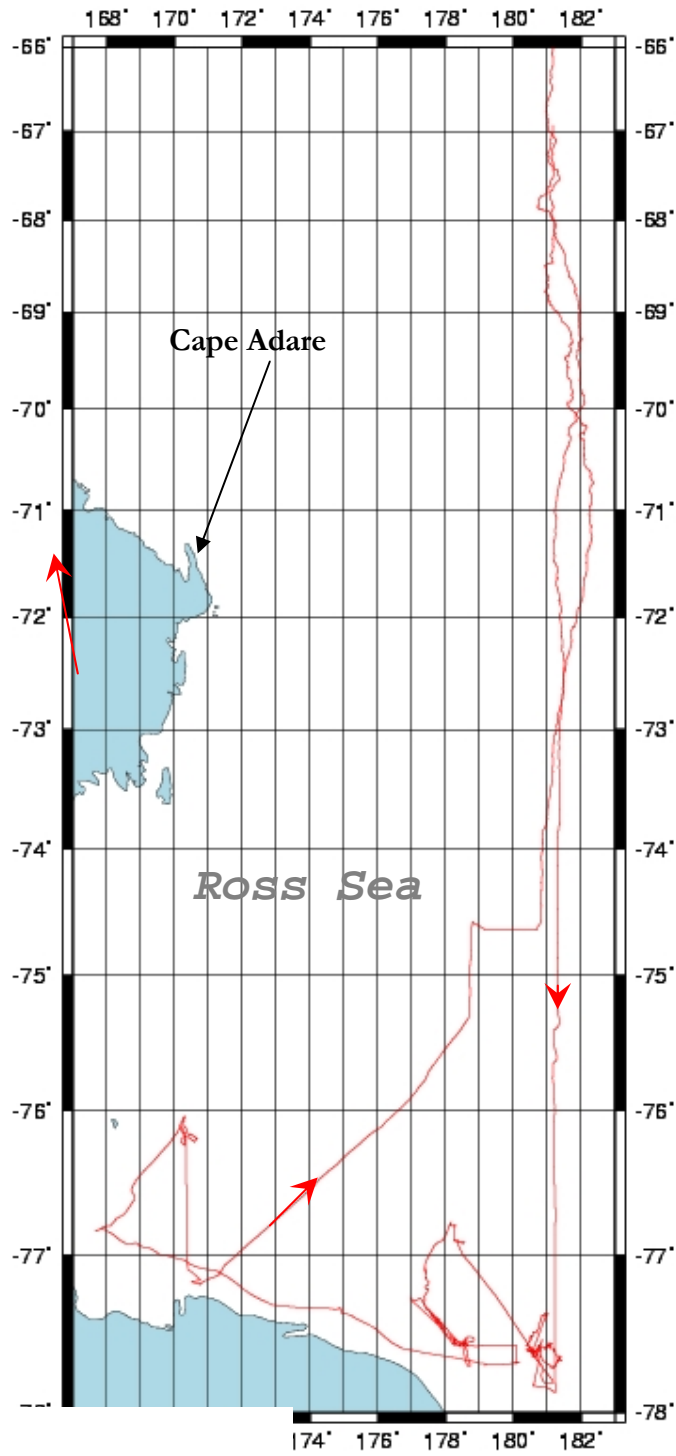

Attachment C, Vessel Tracks

Attachment C contains the tracks of Research Vessel cruises during the 2005-2006 season. Information for both the Laurence M Gould (LMG) and the Nathaniel B. Palmer (NBP) are presented under the appropriate cruise numbers.

Laurence M. Gould
Cruise Number LMG-0603

Laurence M. Gould
Cruise Number LMG-0603a

Laurence M. Gould
Cruise Number LMG-0604

Nathaniel B. Palmer
Cruise Number NBP-0502

Nathaniel B. Palmer
Cruise Number NBP-0506

Nathaniel B. Palmer
Cruise Number NBP-0508

Nathaniel B. Palmer
Cruise Number NBP-0601

Nathaniel B. Palmer
Cruise Number NBP-0601a

Nathaniel B. Palmer
Cruise Number NBP-0602

Nathaniel B. Palmer
Cruise Number NBP-0602a

Nathaniel B. Palmer
Cruise Number NBP-0603