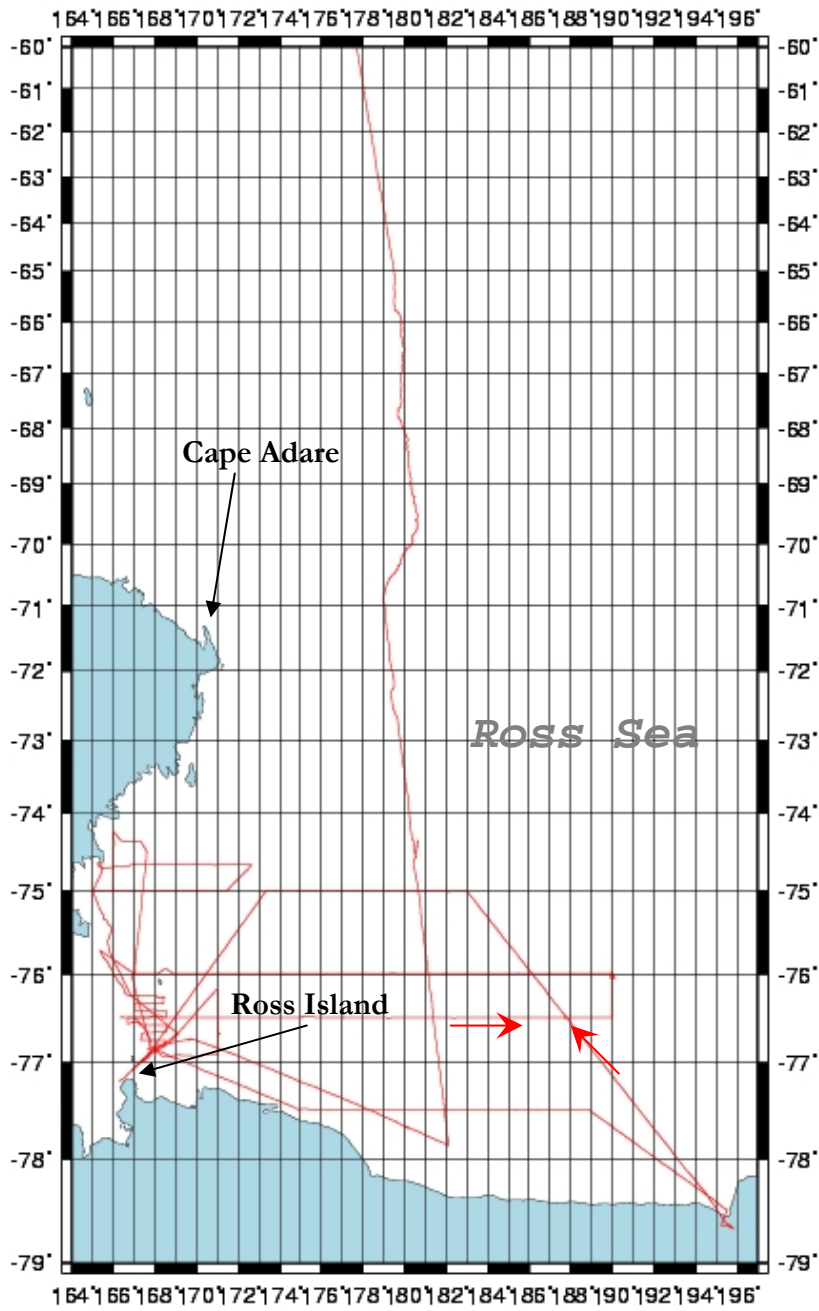

Attachment C, Vessel Tracks

Attachment C contains the tracks of Research Vessel cruises during the 2005-2006 season. Information for both the Laurence M Gould (LMG) and the Nathaniel B. Palmer (NBP) are presented under the appropriate cruise numbers.

Laurence M. Gould
Cruise Number LMG-0603

Laurence M. Gould
Cruise Number LMG-0603a

Laurence M. Gould
Cruise Number LMG-0604

Nathaniel B. Palmer
Cruise Number NBP-0502

Nathaniel B. Palmer
Cruise Number NBP-0506

Nathaniel B. Palmer
Cruise Number NBP-0508

Nathaniel B. Palmer
Cruise Number NBP-0601

Nathaniel B. Palmer
Cruise Number NBP-0601a

Nathaniel B. Palmer
Cruise Number NBP-0602

Nathaniel B. Palmer
Cruise Number NBP-0602a

Nathaniel B. Palmer
Cruise Number NBP-0603