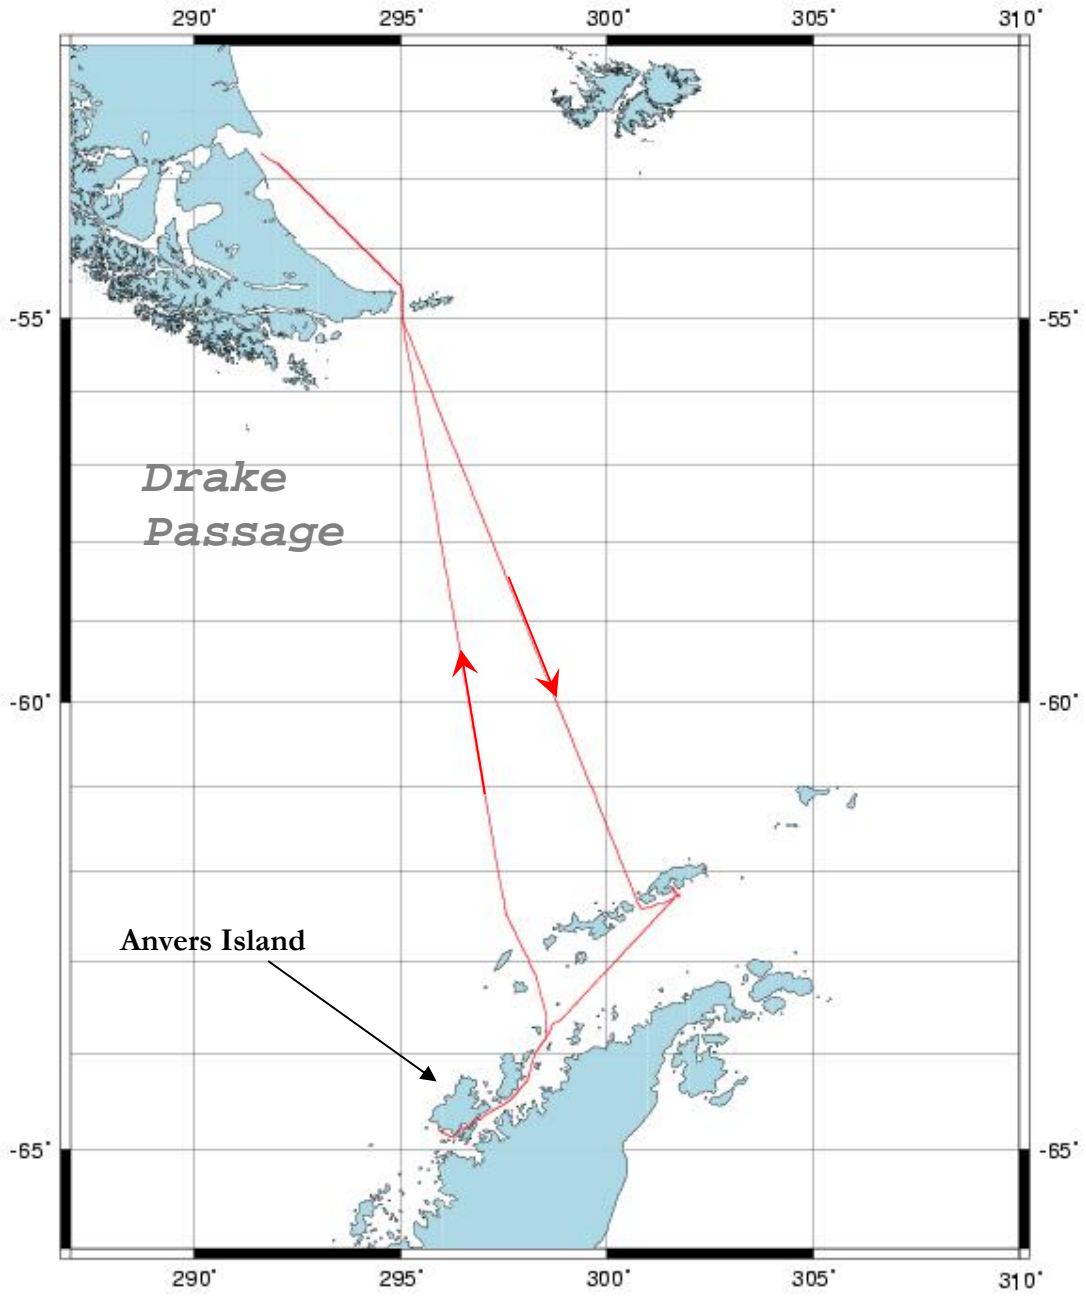

Attachment C, Vessel Tracks

Attachment C contains the tracks of Research Vessel cruises during the 2005-2006 season. Information for both the Laurence M Gould (LMG) and the Nathaniel B. Palmer (NBP) are presented under the appropriate cruise numbers.

Laurence M. Gould
Cruise Number LMG-0504

Laurence M. Gould
Cruise Number LMG-0505

Laurence M. Gould
Cruise Number LMG-0506

Laurence M. Gould
Cruise Number LMG-0507

Laurence M. Gould
Cruise Number LMG-0511

Laurence M. Gould
Cruise Number LMG-0512

Laurence M. Gould
Cruise Number LMG-0514

Laurence M. Gould
Cruise Number LMG-0514a

Laurence M. Gould
Cruise Number LMG-0601

Laurence M. Gould
Cruise Number LMG-0602

Nathaniel B. Palmer
Cruise Number NBP-0603