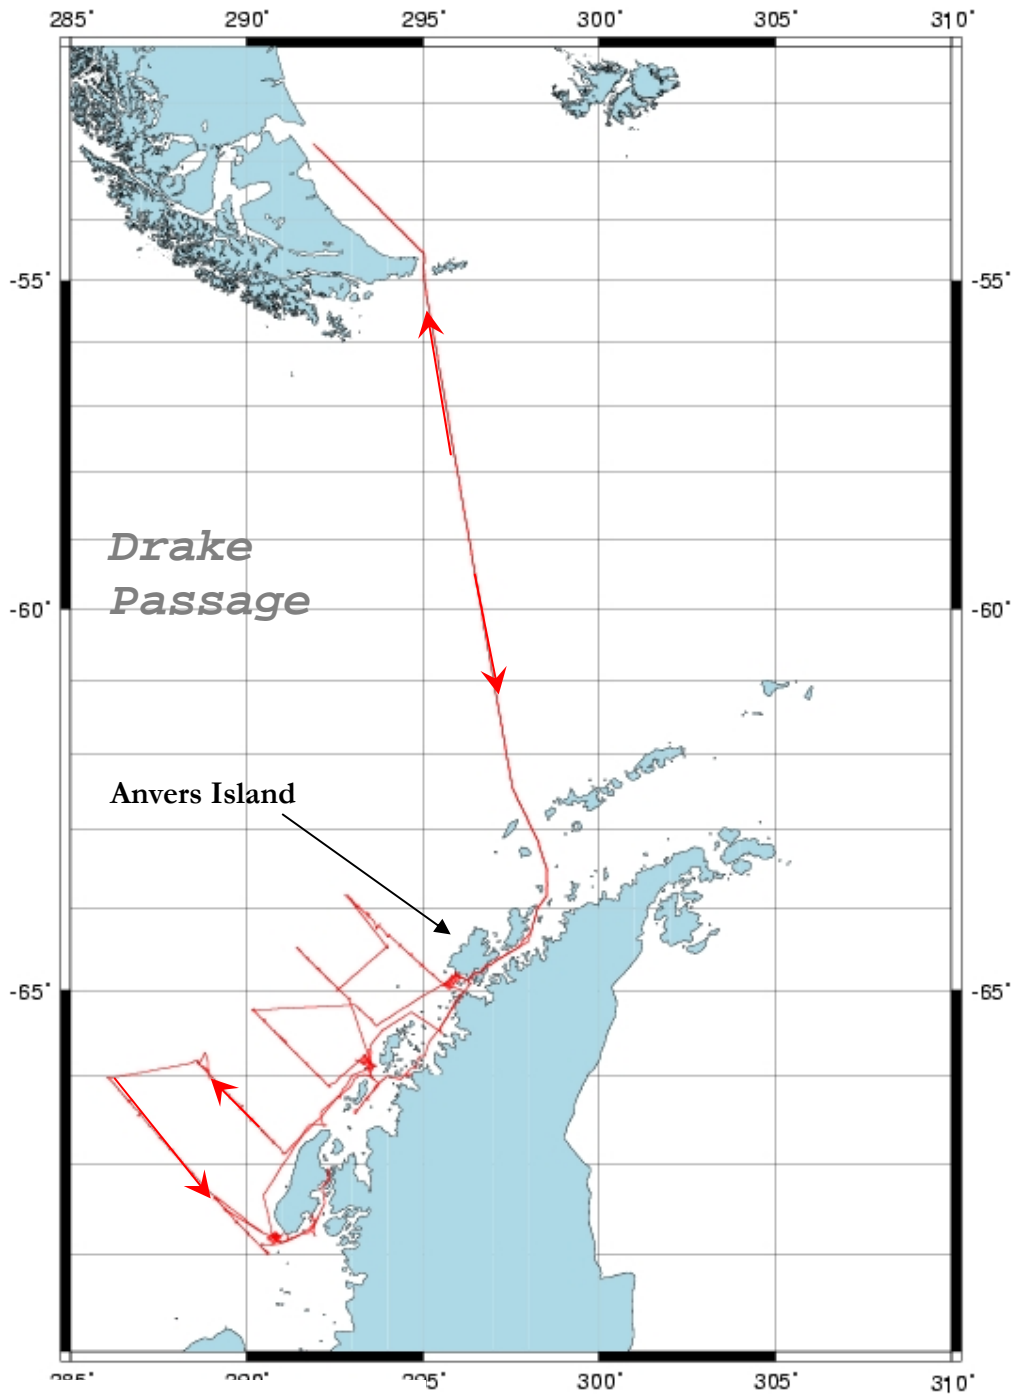

Attachment C, Vessel Tracks

Attachment C contains the tracks of Research Vessel cruises during the 2005-2006 season. Information for both the Laurence M Gould (LMG) and the Nathaniel B. Palmer (NBP) are presented under the appropriate cruise numbers.

Laurence M. Gould
Cruise Number LMG-0504

Laurence M. Gould
Cruise Number LMG-0505

Laurence M. Gould
Cruise Number LMG-0506

Laurence M. Gould
Cruise Number LMG-0507

Laurence M. Gould
Cruise Number LMG-0511

Laurence M. Gould
Cruise Number LMG-0512

Laurence M. Gould
Cruise Number LMG-0514

Laurence M. Gould
Cruise Number LMG-0514a

Laurence M. Gould
Cruise Number LMG-0601

Laurence M. Gould
Cruise Number LMG-0602

Nathaniel B. Palmer
Cruise Number NBP-0603