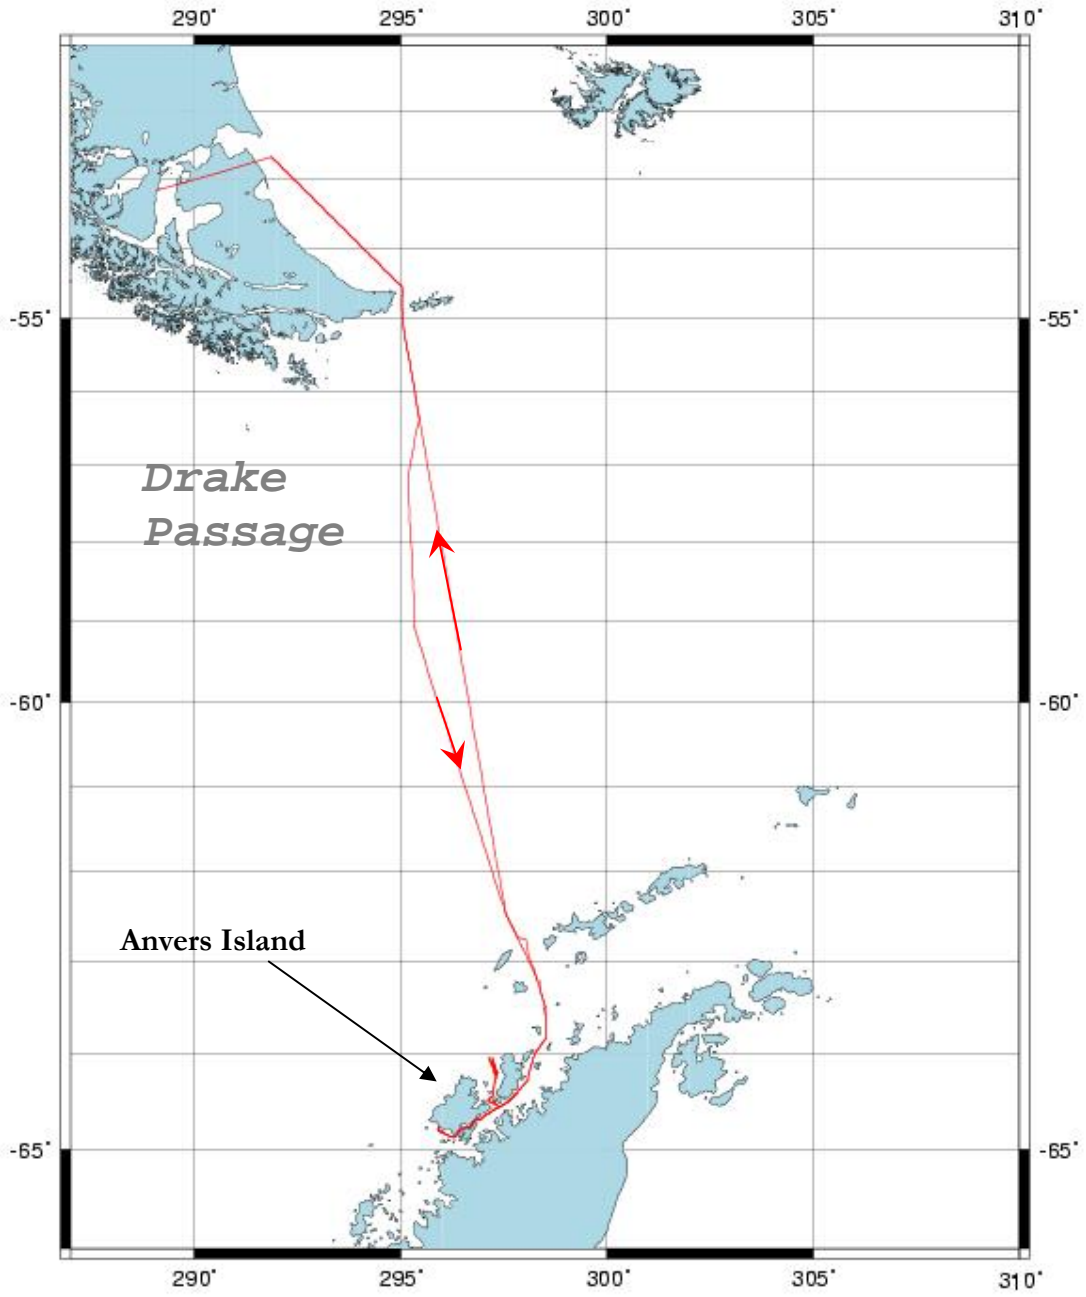

Attachment C, Vessel Tracks

Attachment C contains the tracks of Research Vessel cruises during the 2005-2006 season. Information for both the Laurence M Gould (LMG) and the Nathaniel B. Palmer (NBP) are presented under the appropriate cruise numbers.

Laurence M. Gould
Cruise Number LMG-0504

Laurence M. Gould
Cruise Number LMG-0505

Laurence M. Gould
Cruise Number LMG-0506

Laurence M. Gould
Cruise Number LMG-0507

Laurence M. Gould
Cruise Number LMG-0511

Nathaniel B. Palmer
Cruise Number NBP-0603