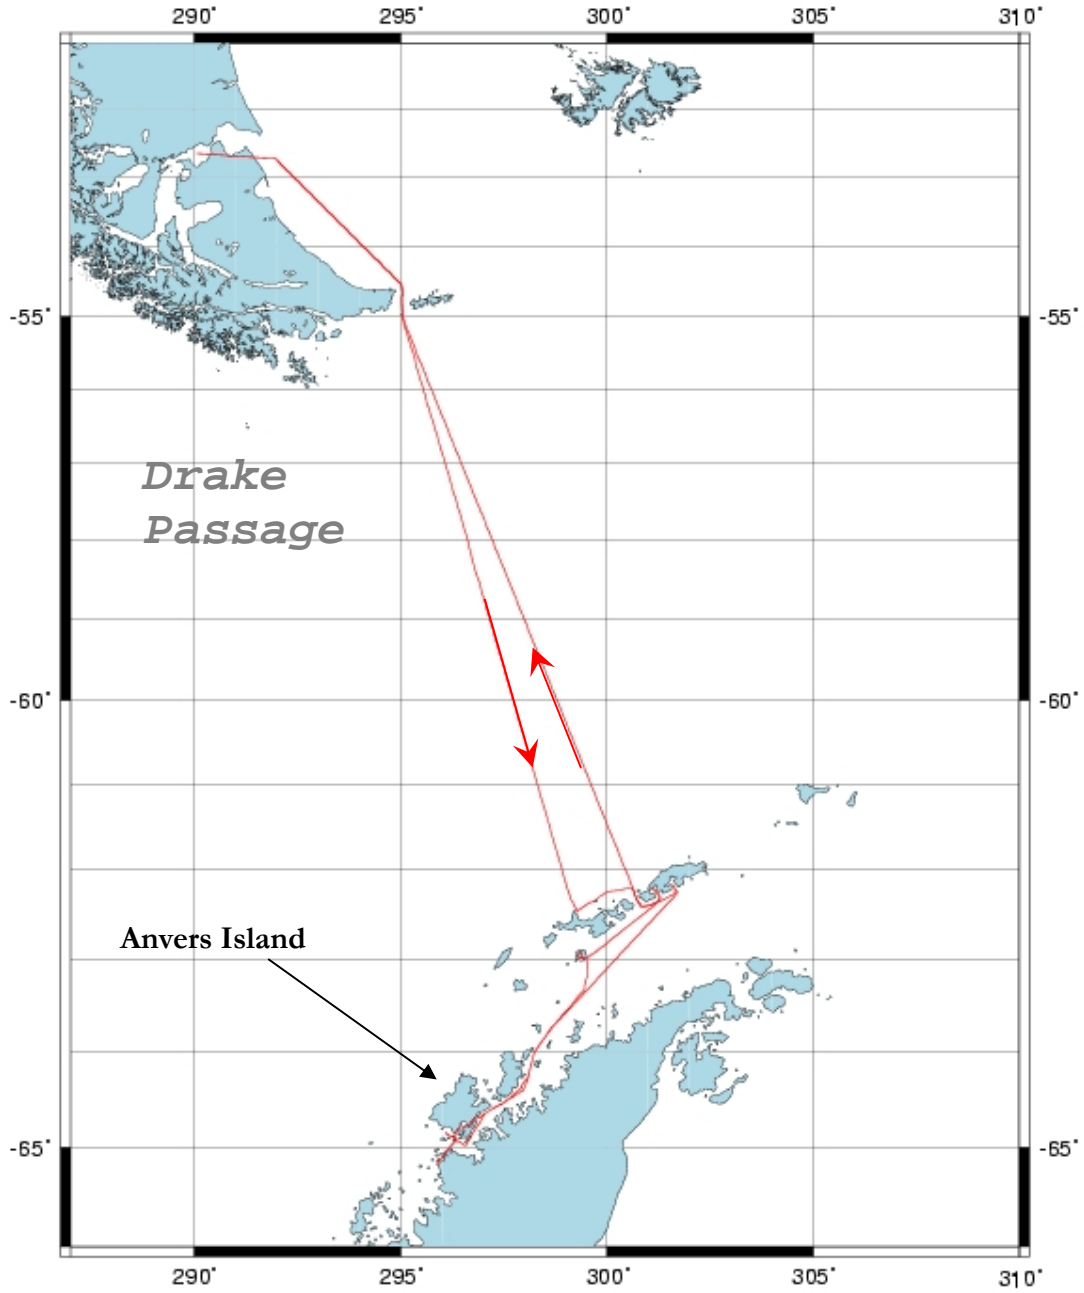

Attachment C, Vessel Tracks

Attachment C contains the tracks of Research Vessel cruises during the 2005-2006 season. Information for both the Laurence M Gould (LMG) and the Nathaniel B. Palmer (NBP) are presented under the appropriate cruise numbers.

Laurence M. Gould
Cruise Number LMG-0504

Laurence M. Gould
Cruise Number LMG-0505

Laurence M. Gould
Cruise Number LMG-0506

Laurence M. Gould
Cruise Number LMG-0507

Laurence M. Gould
Cruise Number LMG-0511

Laurence M. Gould
Cruise Number LMG-0512

Laurence M. Gould
Cruise Number LMG-0514

Laurence M. Gould
Cruise Number LMG-0514a

Laurence M. Gould
Cruise Number LMG-0601

Laurence M. Gould
Cruise Number LMG-0602

Nathaniel B. Palmer
Cruise Number NBP-0603