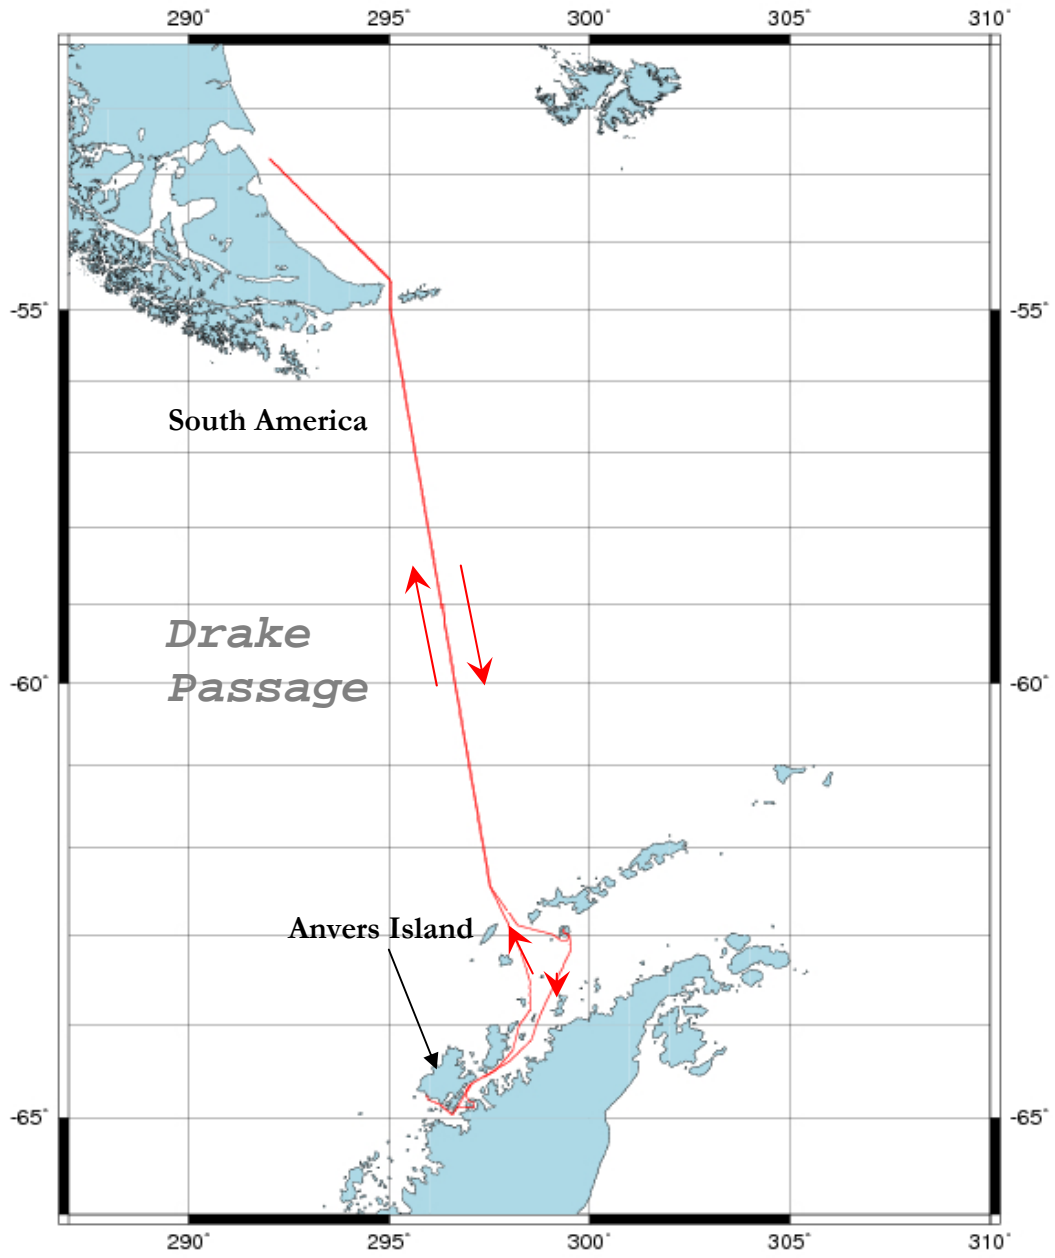

Attachment C, Vessel Tracks

Attachment C contains the tracks of Research Vessel cruises during the 2006-2007 season. Information for both the Laurence M Gould (LMG) and the Nathaniel B. Palmer (NBP) are presented under the appropriate cruise numbers.

Laurence M. Gould
Cruise Number LMG-0605

Laurence M. Gould
Cruise Number LMG-0606

Laurence M. Gould
Cruise Number LMG-0610

Laurence M. Gould
Cruise Number LMG-0611

Laurence M. Gould
Cruise Number LMG-0613

Laurence M. Gould
Cruise Number LMG-0614

Laurence M. Gould
Cruise Number LMG-0701

Laurence M. Gould
Cruise Number LMG-0702

Laurence M. Gould
Cruise Number LMG-0703

Laurence M. Gould
Cruise Number LMG-0704

Nathaniel B. Palmer
Cruise Number NBP-0606

Nathaniel B. Palmer
Cruise Number NBP-0608

Nathaniel B. Palmer
Cruise Number NBP-0701

Nathaniel B. Palmer
Cruise Number NBP-0702

Nathaniel B. Palmer
Cruise Number NBP-0703