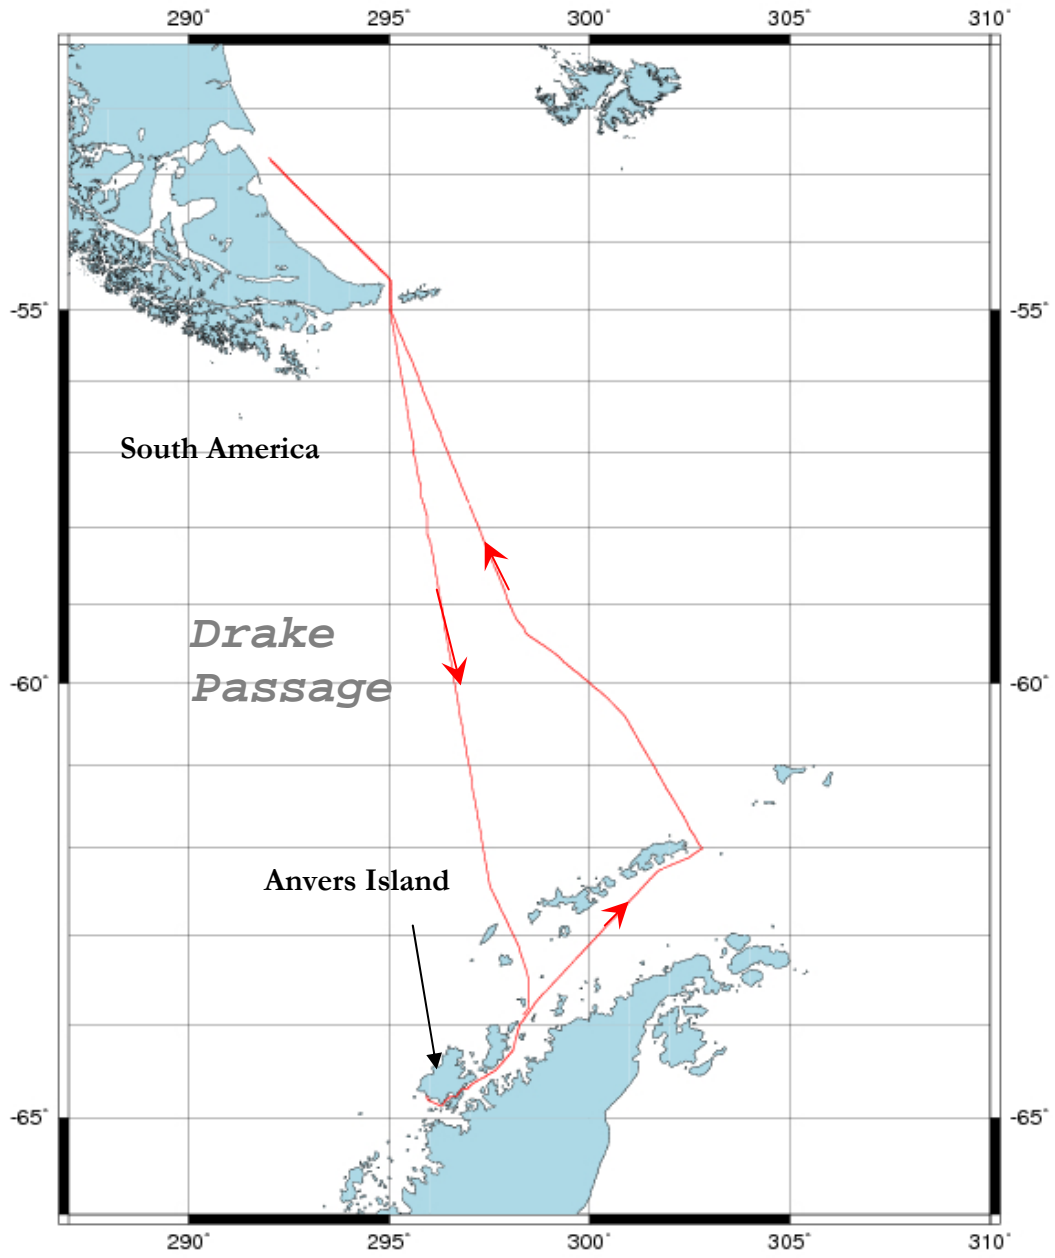

Attachment C, Vessel Tracks

Attachment C contains the tracks of Research Vessel cruises during the 2006-2007 season. Information for both the Laurence M Gould (LMG) and the Nathaniel B. Palmer (NBP) are presented under the appropriate cruise numbers.

Laurence M. Gould
Cruise Number LMG-0605

Laurence M. Gould
Cruise Number LMG-0606

Laurence M. Gould
Cruise Number LMG-0610

Laurence M. Gould
Cruise Number LMG-0611

Laurence M. Gould
Cruise Number LMG-0613

Laurence M. Gould
Cruise Number LMG-0614

Laurence M. Gould
Cruise Number LMG-0701

Laurence M. Gould
Cruise Number LMG-0702

Laurence M. Gould
Cruise Number LMG-0703

Laurence M. Gould
Cruise Number LMG-0704

Nathaniel B. Palmer
Cruise Number NBP-0606

Nathaniel B. Palmer
Cruise Number NBP-0608

Nathaniel B. Palmer
Cruise Number NBP-0701

Nathaniel B. Palmer
Cruise Number NBP-0702

Nathaniel B. Palmer
Cruise Number NBP-0703