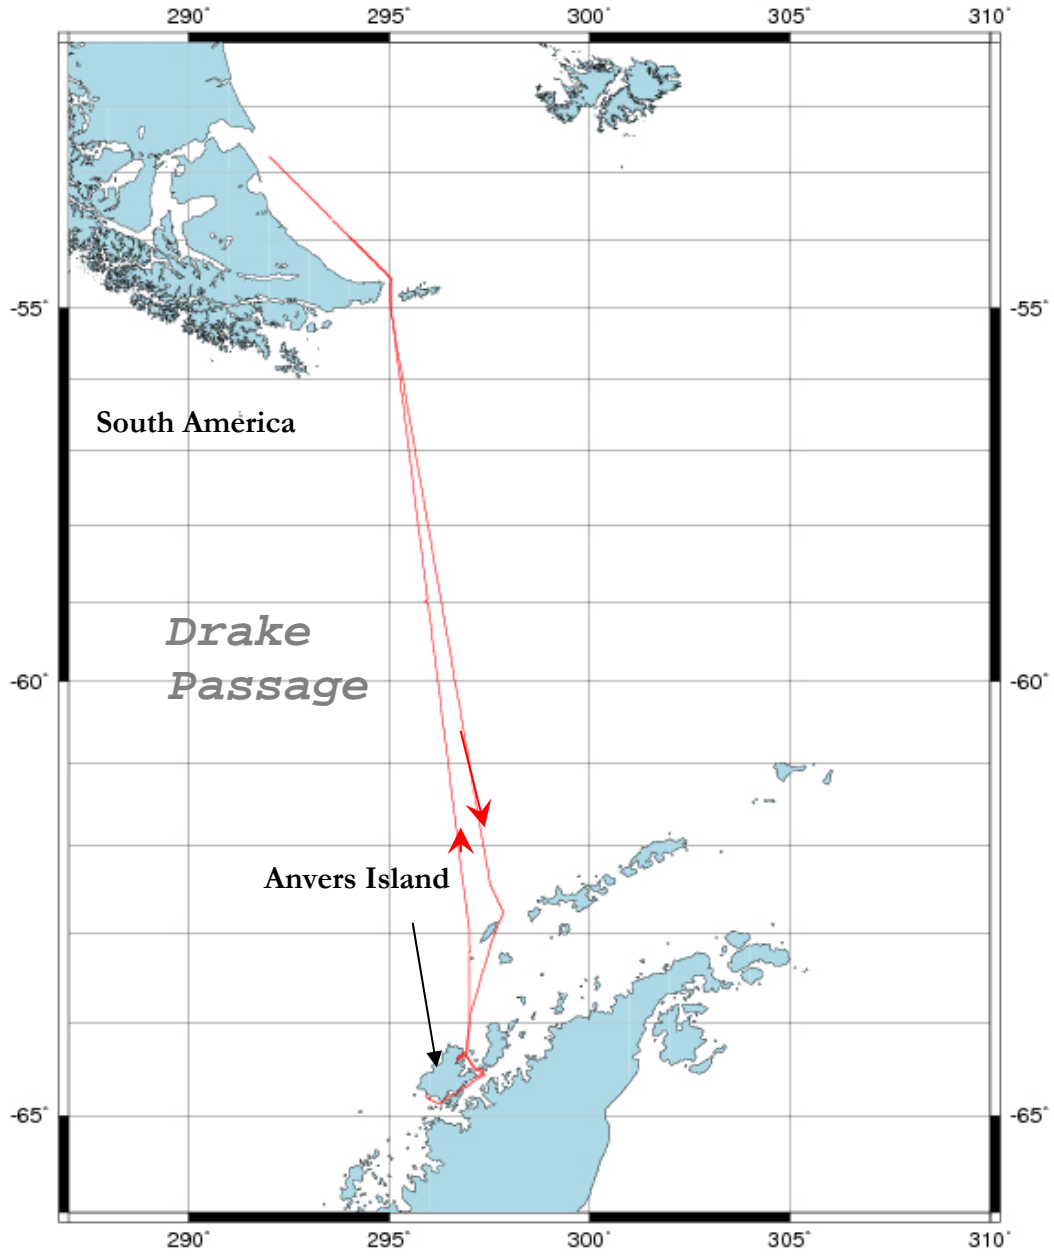

Attachment C, Vessel Tracks

Attachment C contains the tracks of Research Vessel cruises during the 2006-2007 season. Information for both the Laurence M Gould (LMG) and the Nathaniel B. Palmer (NBP) are presented under the appropriate cruise numbers.

Laurence M. Gould
Cruise Number LMG-0605

Laurence M. Gould
Cruise Number LMG-0606

Laurence M. Gould
Cruise Number LMG-0610

Laurence M. Gould
Cruise Number LMG-0611

Laurence M. Gould
Cruise Number LMG-0613

Laurence M. Gould
Cruise Number LMG-0614

Laurence M. Gould
Cruise Number LMG-0701

Laurence M. Gould
Cruise Number LMG-0702

Laurence M. Gould
Cruise Number LMG-0703

Laurence M. Gould
Cruise Number LMG-0704

Nathaniel B. Palmer
Cruise Number NBP-0606

Nathaniel B. Palmer
Cruise Number NBP-0608

Nathaniel B. Palmer
Cruise Number NBP-0701

Nathaniel B. Palmer
Cruise Number NBP-0702

Nathaniel B. Palmer
Cruise Number NBP-0703