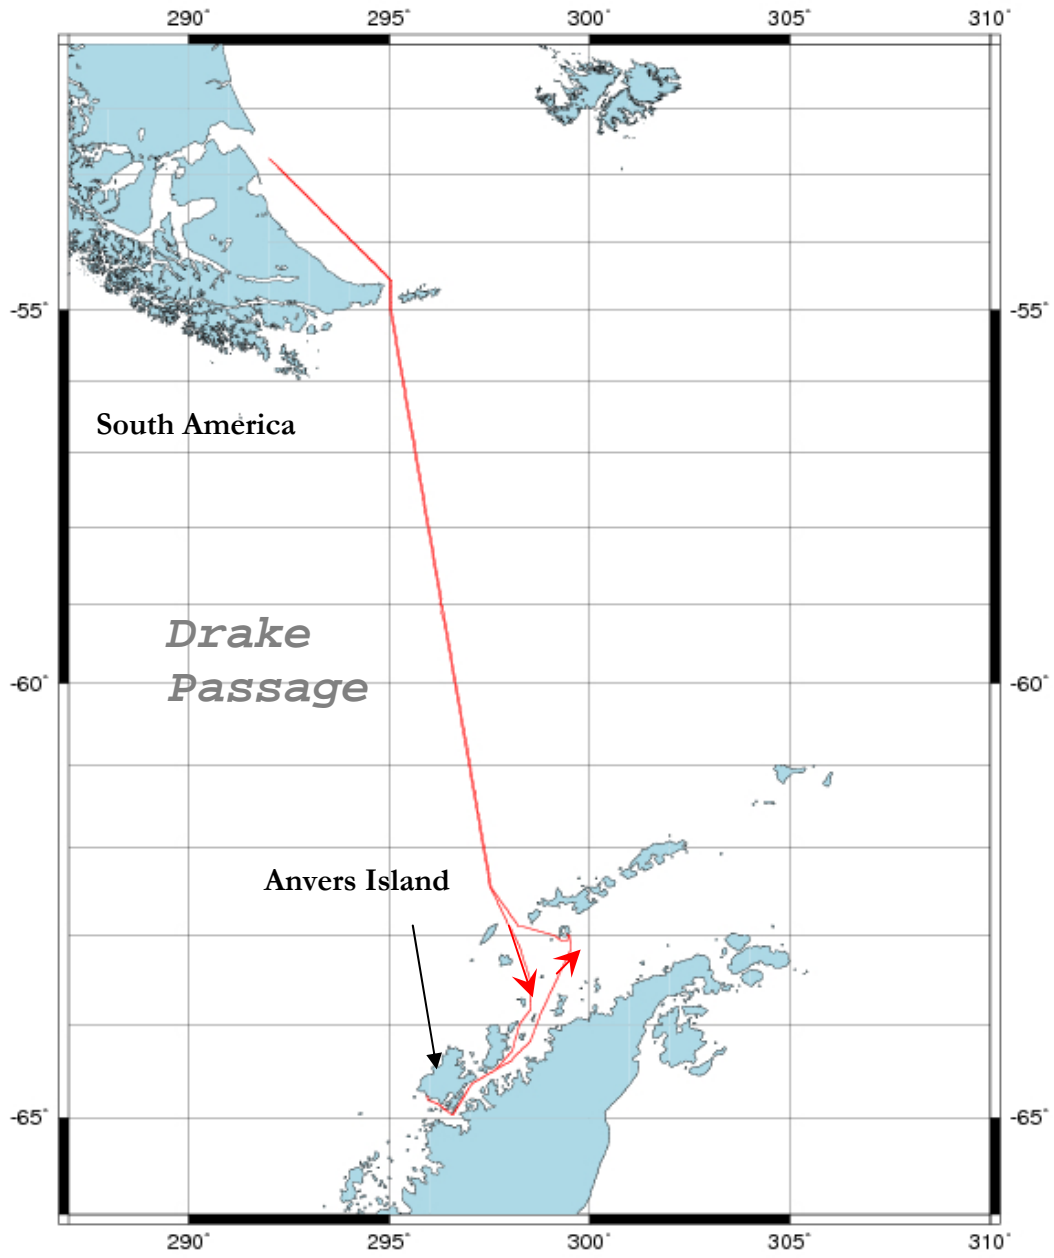

Attachment C, Vessel Tracks

Attachment C contains the tracks of Research Vessel cruises during the 2006-2007 season. Information for both the Laurence M Gould (LMG) and the Nathaniel B. Palmer (NBP) are presented under the appropriate cruise numbers.

Laurence M. Gould
Cruise Number LMG-0605

Laurence M. Gould
Cruise Number LMG-0606

Laurence M. Gould
Cruise Number LMG-0610

Laurence M. Gould
Cruise Number LMG-0611

Laurence M. Gould
Cruise Number LMG-0613

Laurence M. Gould
Cruise Number LMG-0614

Laurence M. Gould
Cruise Number LMG-0701

Laurence M. Gould
Cruise Number LMG-0702

Laurence M. Gould
Cruise Number LMG-0703

Laurence M. Gould
Cruise Number LMG-0704

Nathaniel B. Palmer
Cruise Number NBP-0606

Nathaniel B. Palmer
Cruise Number NBP-0608

Nathaniel B. Palmer
Cruise Number NBP-0701

Nathaniel B. Palmer
Cruise Number NBP-0702

Nathaniel B. Palmer
Cruise Number NBP-0703