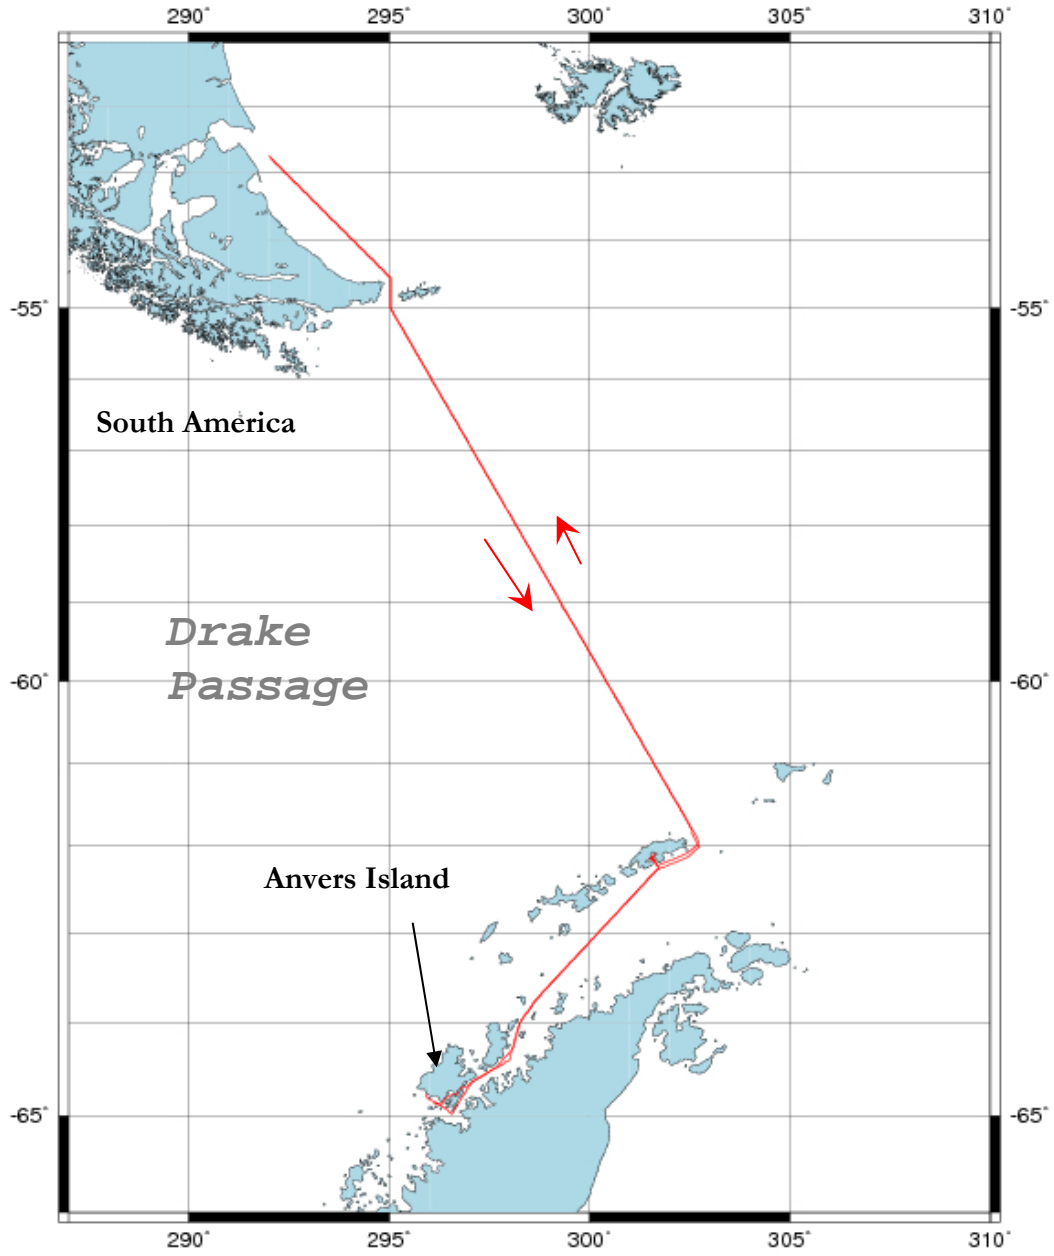

Attachment C, Vessel Tracks

Attachment C contains the tracks of Research Vessel cruises during the 2006-2007 season. Information for both the Laurence M Gould (LMG) and the Nathaniel B. Palmer (NBP) are presented under the appropriate cruise numbers.

Laurence M. Gould
Cruise Number LMG-0605

Laurence M. Gould
Cruise Number LMG-0606

Laurence M. Gould
Cruise Number LMG-0610

Laurence M. Gould
Cruise Number LMG-0611

Laurence M. Gould
Cruise Number LMG-0613

Laurence M. Gould
Cruise Number LMG-0614

Laurence M. Gould
Cruise Number LMG-0701

Laurence M. Gould
Cruise Number LMG-0702

Laurence M. Gould
Cruise Number LMG-0703

Laurence M. Gould
Cruise Number LMG-0704

Nathaniel B. Palmer
Cruise Number NBP-0606

Nathaniel B. Palmer
Cruise Number NBP-0608

Nathaniel B. Palmer
Cruise Number NBP-0701

Nathaniel B. Palmer
Cruise Number NBP-0702

Nathaniel B. Palmer
Cruise Number NBP-0703