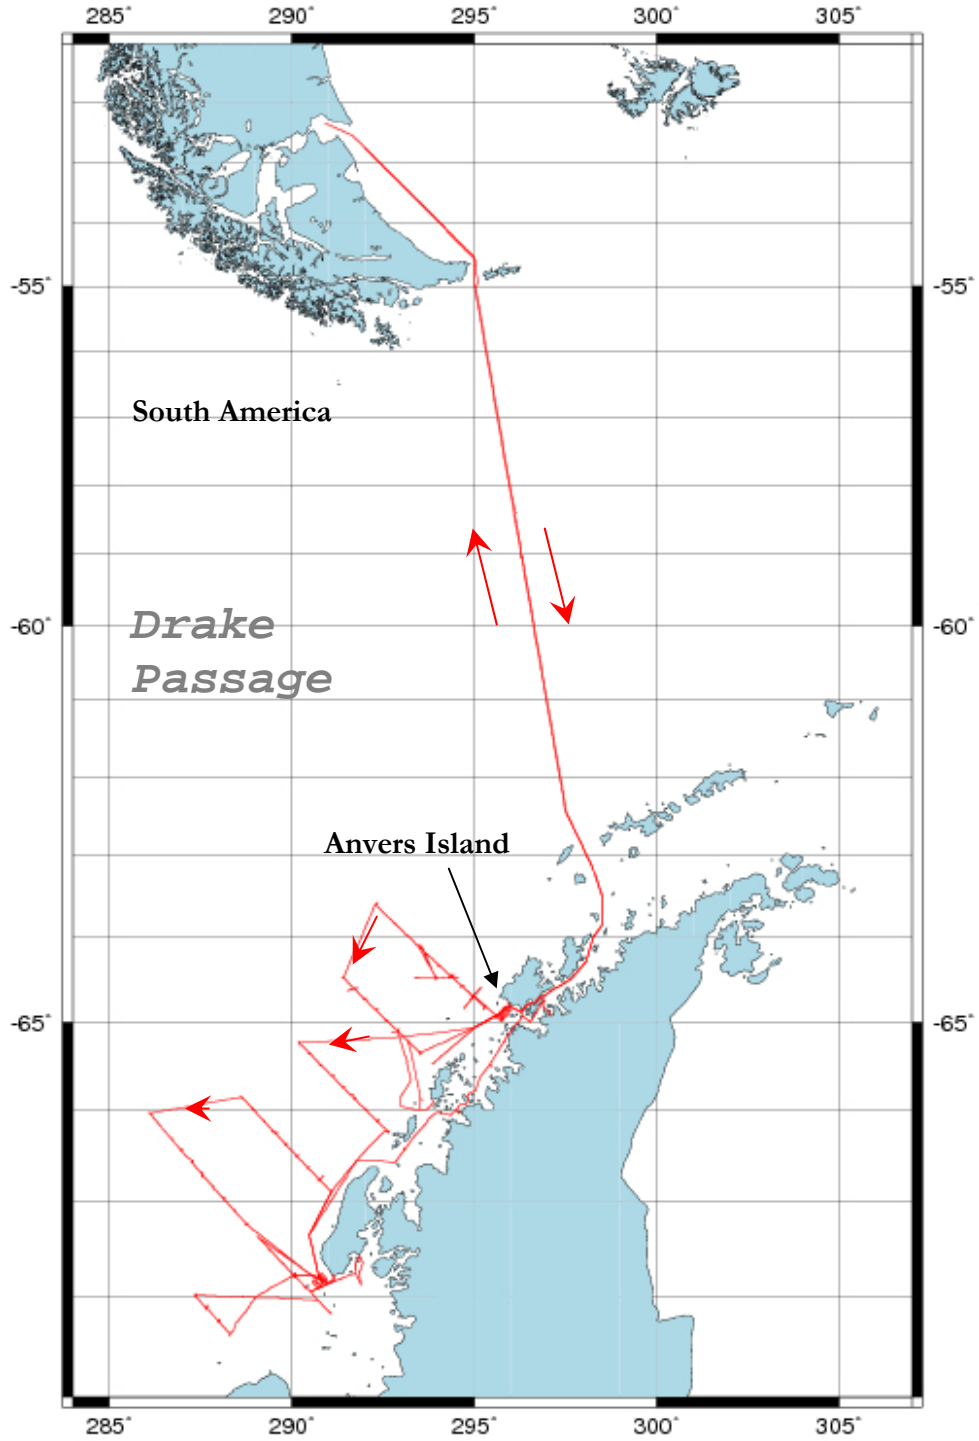

Attachment C, Vessel Tracks

Attachment C contains the tracks of Research Vessel cruises during the 2006-2007 season. Information for both the Laurence M Gould (LMG) and the Nathaniel B. Palmer (NBP) are presented under the appropriate cruise numbers.

Laurence M. Gould
Cruise Number LMG-0605

Laurence M. Gould
Cruise Number LMG-0606

Laurence M. Gould
Cruise Number LMG-0610

Laurence M. Gould
Cruise Number LMG-0611

Laurence M. Gould
Cruise Number LMG-0613

Laurence M. Gould
Cruise Number LMG-0614

Laurence M. Gould
Cruise Number LMG-0701

Laurence M. Gould
Cruise Number LMG-0702

Laurence M. Gould
Cruise Number LMG-0703

Laurence M. Gould
Cruise Number LMG-0704

Nathaniel B. Palmer
Cruise Number NBP-0606

Nathaniel B. Palmer
Cruise Number NBP-0608

Nathaniel B. Palmer
Cruise Number NBP-0701

Nathaniel B. Palmer
Cruise Number NBP-0702

Nathaniel B. Palmer
Cruise Number NBP-0703