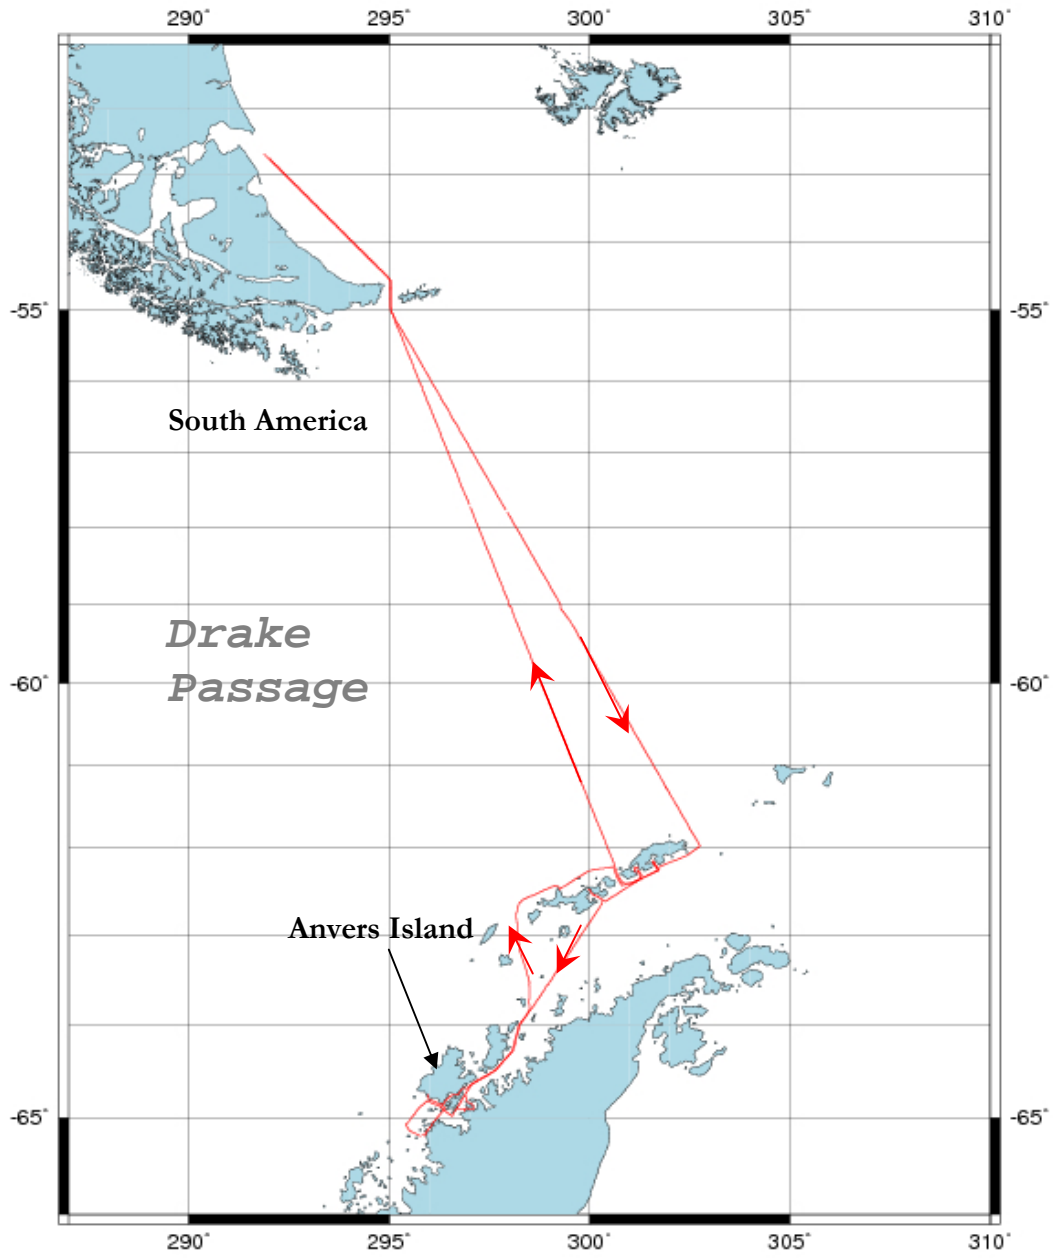

Attachment C, Vessel Tracks

Attachment C contains the tracks of Research Vessel cruises during the 2006-2007 season. Information for both the Laurence M Gould (LMG) and the Nathaniel B. Palmer (NBP) are presented under the appropriate cruise numbers.

Laurence M. Gould
Cruise Number LMG-0605

Laurence M. Gould
Cruise Number LMG-0606

Laurence M. Gould
Cruise Number LMG-0610

Laurence M. Gould
Cruise Number LMG-0611

Laurence M. Gould
Cruise Number LMG-0613

Laurence M. Gould
Cruise Number LMG-0614

Laurence M. Gould
Cruise Number LMG-0701

Laurence M. Gould
Cruise Number LMG-0702

Laurence M. Gould
Cruise Number LMG-0703

Laurence M. Gould
Cruise Number LMG-0704

Nathaniel B. Palmer
Cruise Number NBP-0606

Nathaniel B. Palmer
Cruise Number NBP-0608

Nathaniel B. Palmer
Cruise Number NBP-0701

Nathaniel B. Palmer
Cruise Number NBP-0702

Nathaniel B. Palmer
Cruise Number NBP-0703