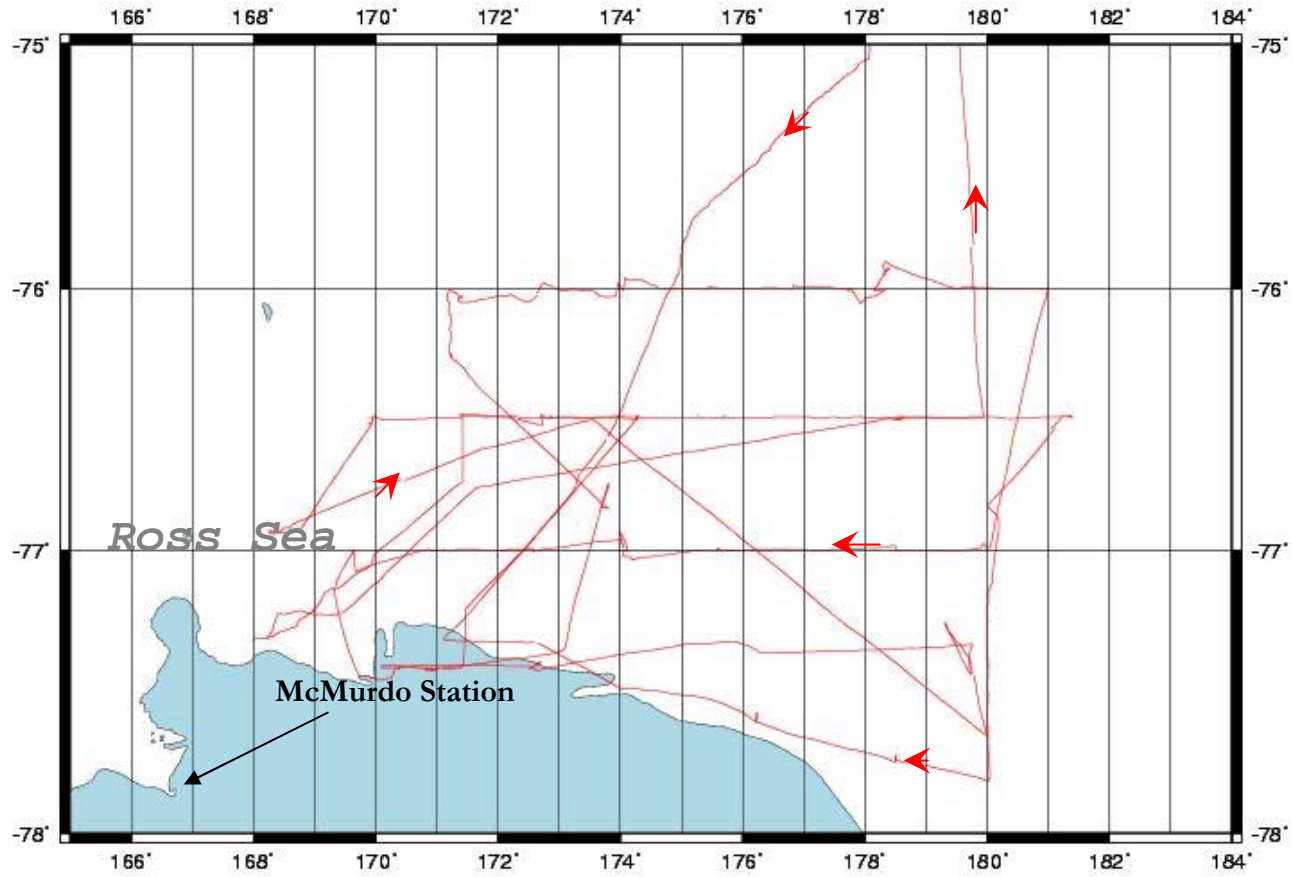

Nathaniel B. Palmer
Cruise Number NBP-0608