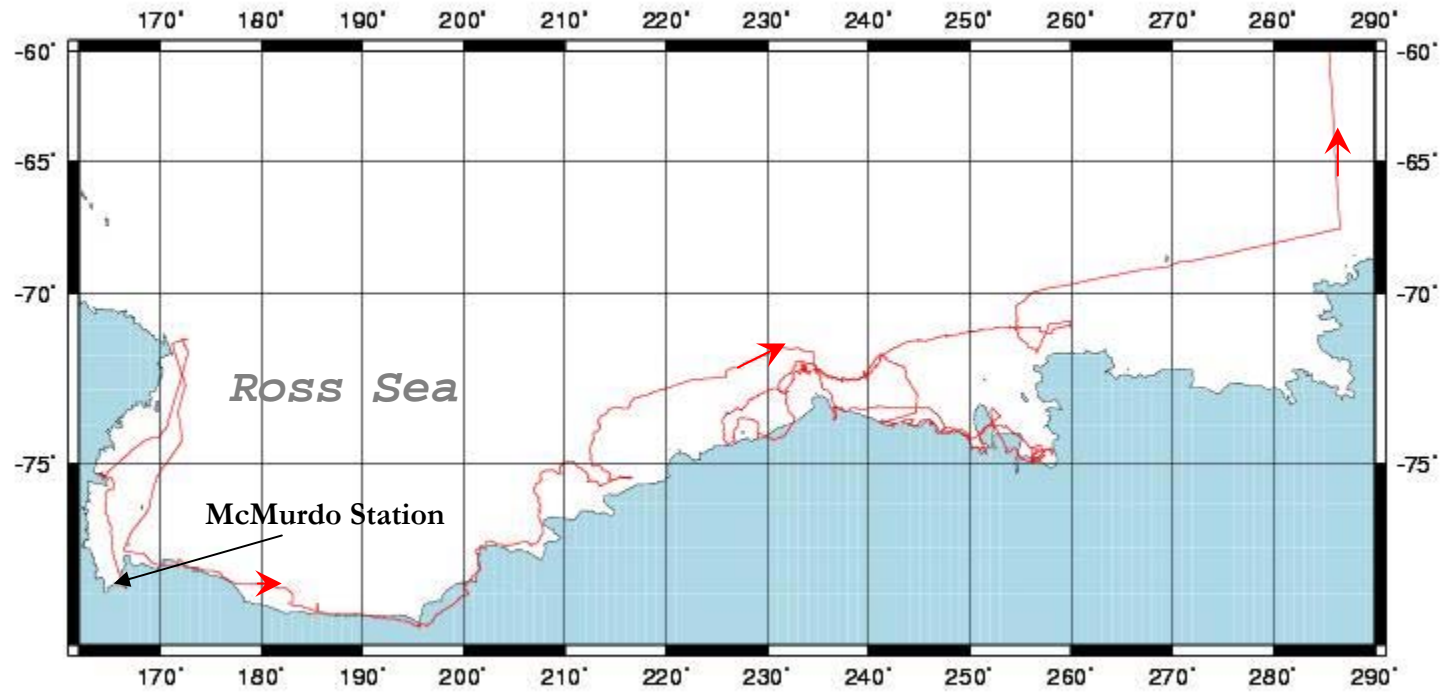

Attachment C, Vessel Tracks

Attachment C contains the tracks of Research Vessel cruises during the 2006-2007 season. Information for both the Laurence M Gould (LMG) and the Nathaniel B. Palmer (NBP) are presented under the appropriate cruise numbers.

Nathaniel B. Palmer
Cruise Number NBP-0606

Nathaniel B. Palmer
Cruise Number NBP-0608

Nathaniel B. Palmer
Cruise Number NBP-0701

Nathaniel B. Palmer
Cruise Number NBP-0702

Nathaniel B. Palmer
Cruise Number NBP-0703