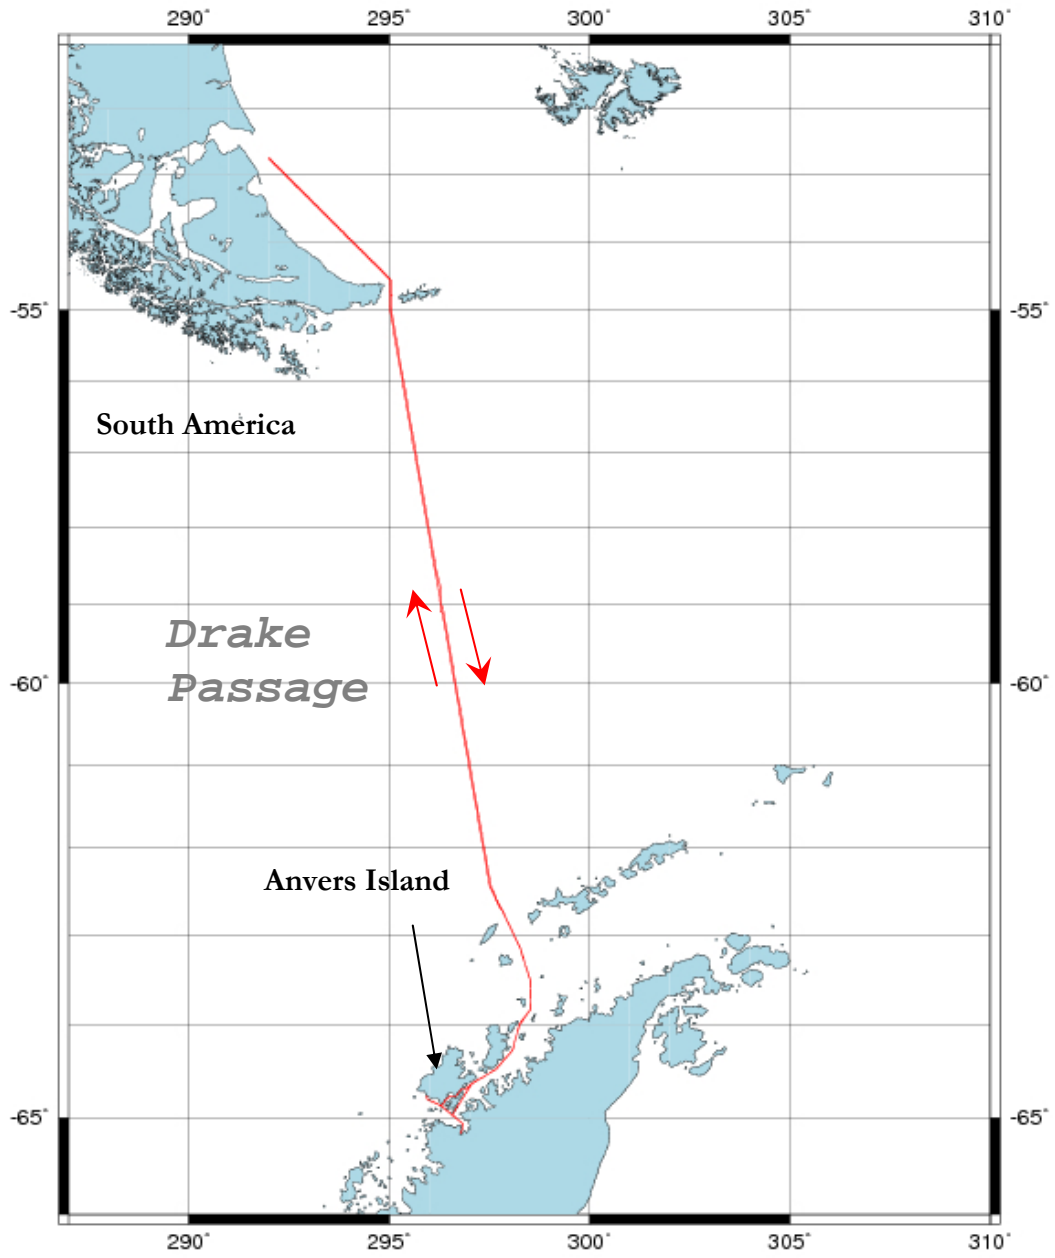

Attachment C, Vessel Tracks

Attachment C contains the tracks of Research Vessel cruises during the 2006-2007 season. Information for both the Laurence M Gould (LMG) and the Nathaniel B. Palmer (NBP) are presented under the appropriate cruise numbers.

Laurence M. Gould
Cruise Number LMG-0605

Laurence M. Gould
Cruise Number LMG-0606

Laurence M. Gould
Cruise Number LMG-0610

Laurence M. Gould
Cruise Number LMG-0611

Laurence M. Gould
Cruise Number LMG-0613

Laurence M. Gould
Cruise Number LMG-0614

Laurence M. Gould
Cruise Number LMG-0701

Laurence M. Gould
Cruise Number LMG-0702

Laurence M. Gould
Cruise Number LMG-0703

Laurence M. Gould
Cruise Number LMG-0704

Nathaniel B. Palmer
Cruise Number NBP-0606

Nathaniel B. Palmer
Cruise Number NBP-0608

Nathaniel B. Palmer
Cruise Number NBP-0701

Nathaniel B. Palmer
Cruise Number NBP-0702

Nathaniel B. Palmer
Cruise Number NBP-0703