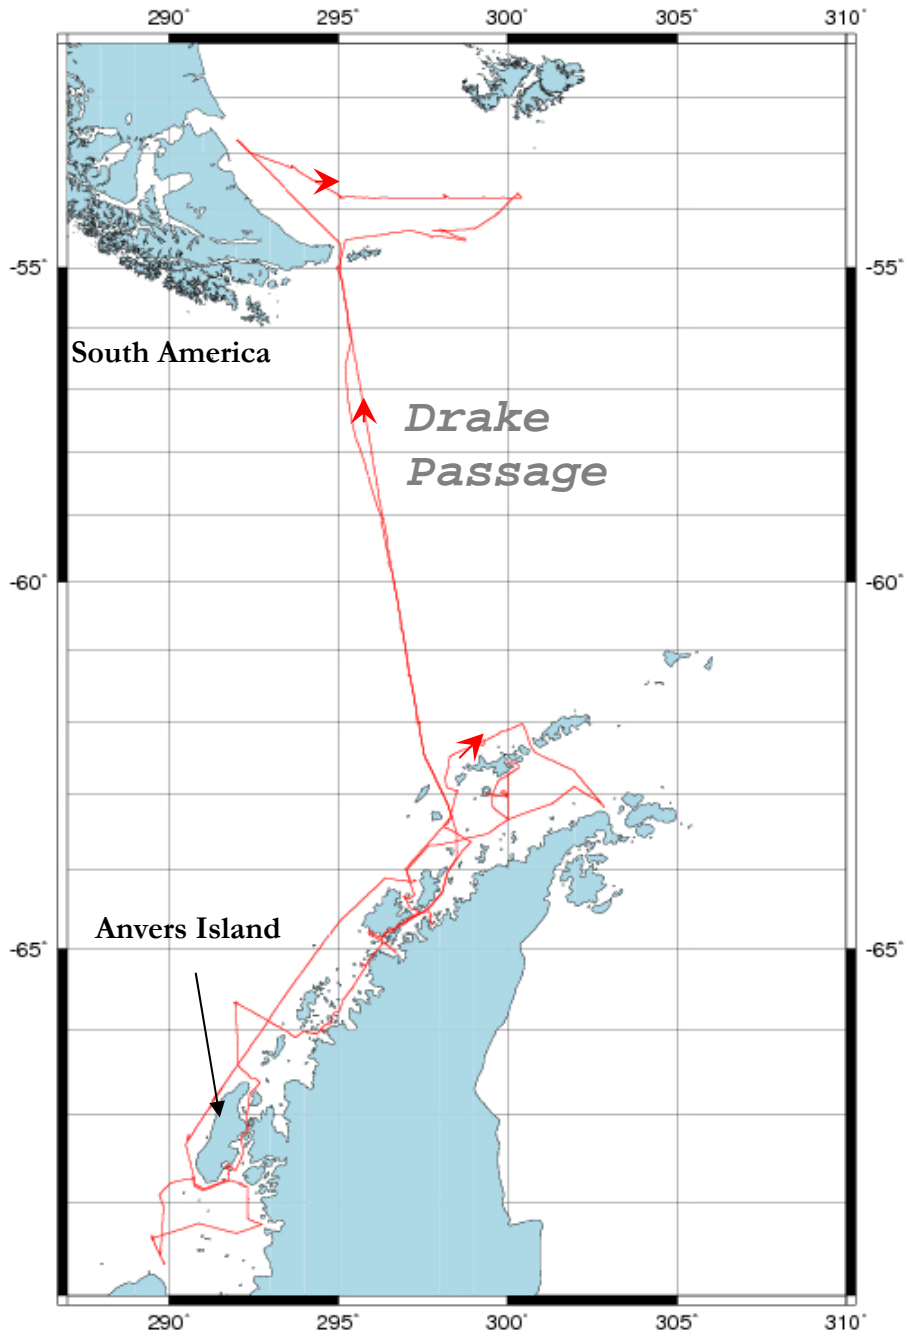

Attachment C, Vessel Tracks

Attachment C contains the tracks of Research Vessel cruises during the 2006-2007 season. Information for both the Laurence M Gould (LMG) and the Nathaniel B. Palmer (NBP) are presented under the appropriate cruise numbers.

Laurence M. Gould
Cruise Number LMG-0605

Laurence M. Gould
Cruise Number LMG-0606

Laurence M. Gould
Cruise Number LMG-0610

Laurence M. Gould
Cruise Number LMG-0611

Laurence M. Gould
Cruise Number LMG-0613

Nathaniel B. Palmer
Cruise Number NBP-0606

Nathaniel B. Palmer
Cruise Number NBP-0608

Nathaniel B. Palmer
Cruise Number NBP-0701

Nathaniel B. Palmer
Cruise Number NBP-0702

Nathaniel B. Palmer
Cruise Number NBP-0703