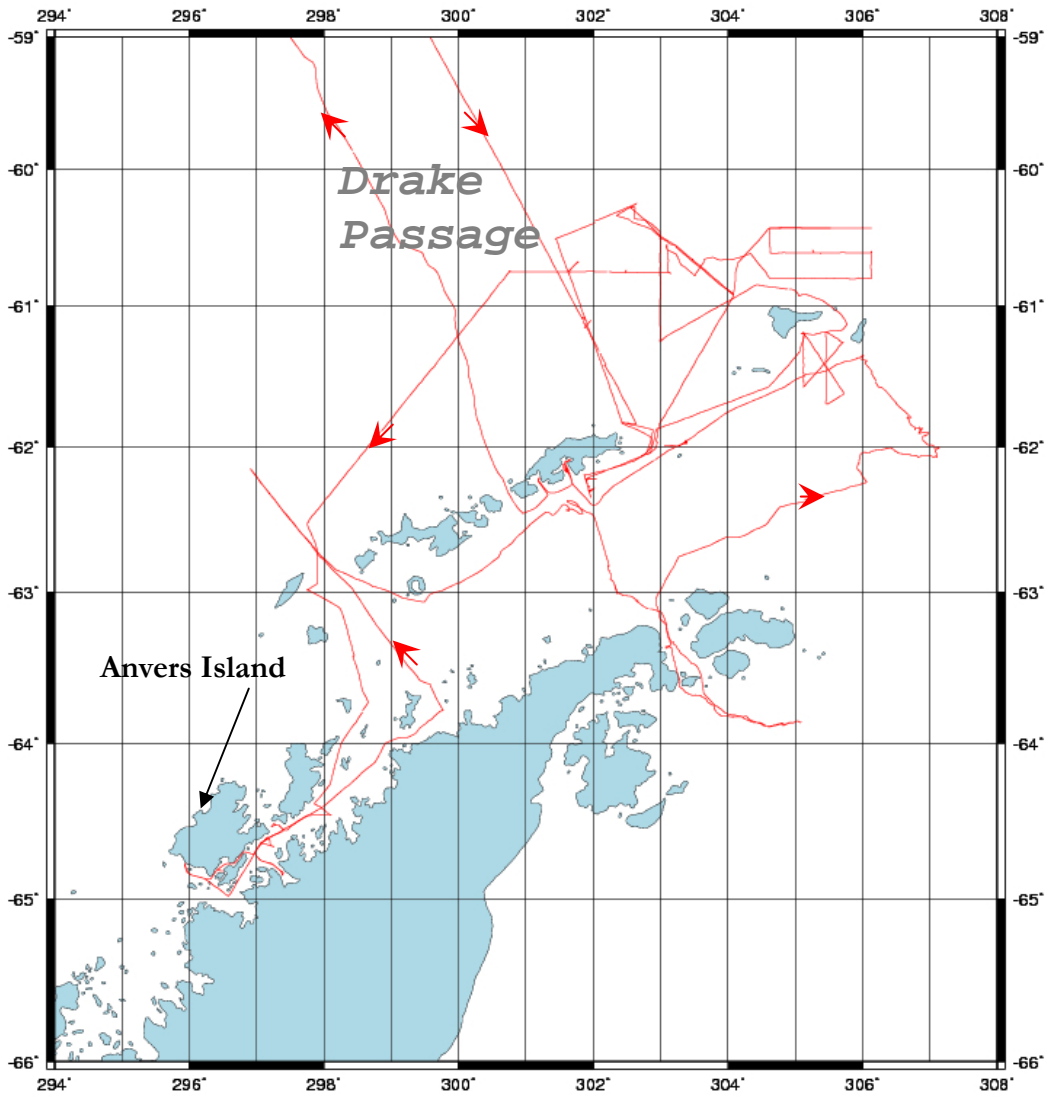

Nathaniel B. Palmer
Cruise Number NBP-0606