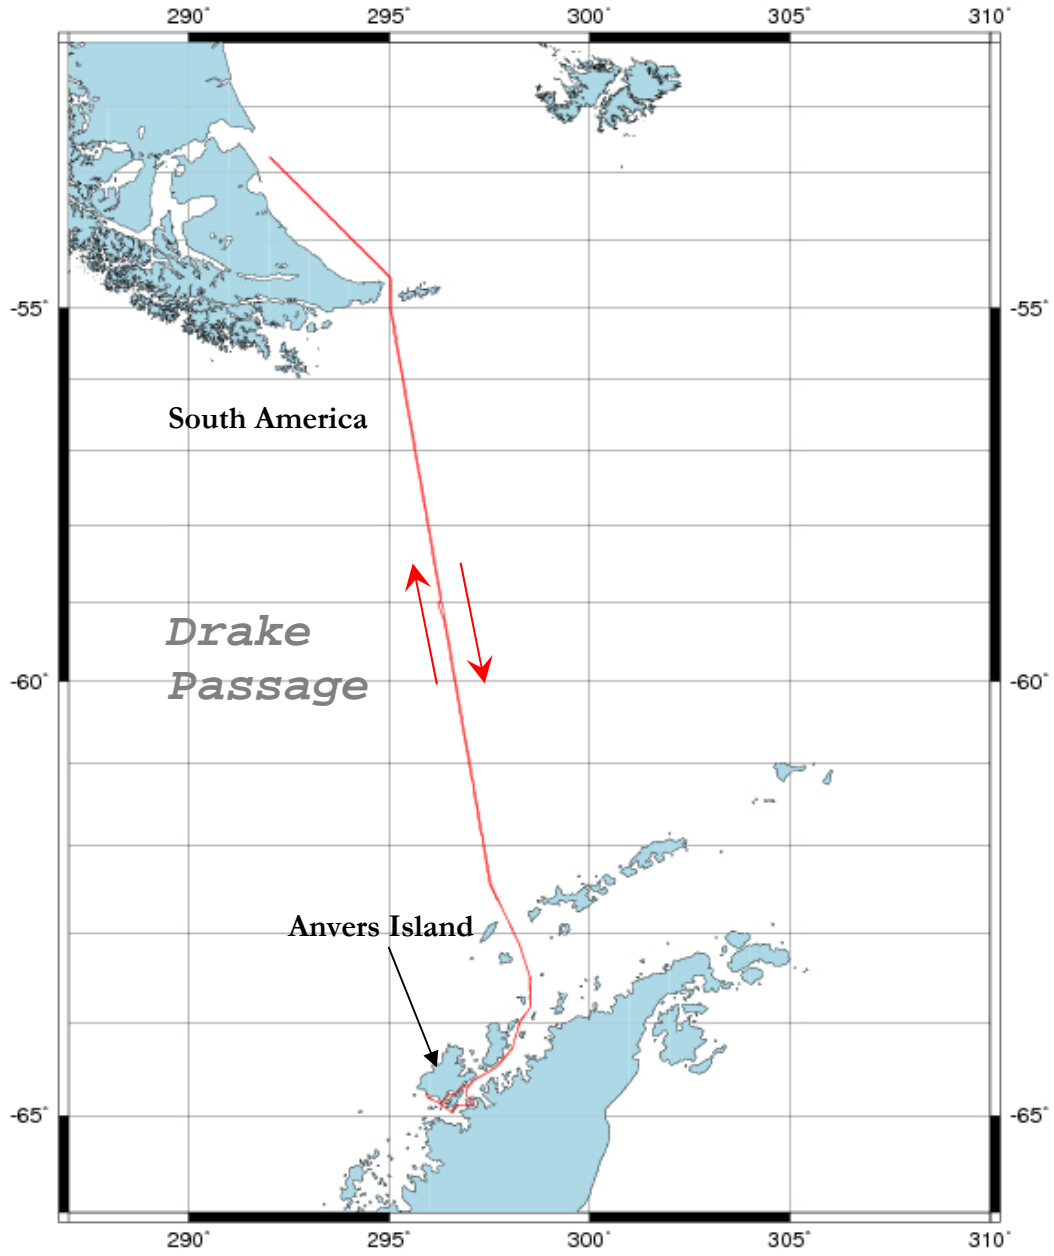

Attachment C, Vessel Tracks

Attachment C contains the tracks of Research Vessel cruises during the 2006-2007 season. Information for both the Laurence M Gould (LMG) and the Nathaniel B. Palmer (NBP) are presented under the appropriate cruise numbers.

Laurence M. Gould
Cruise Number LMG-0605

Laurence M. Gould
Cruise Number LMG-0606

Laurence M. Gould
Cruise Number LMG-0610

Laurence M. Gould
Cruise Number LMG-0611

Laurence M. Gould
Cruise Number LMG-0613

Laurence M. Gould
Cruise Number LMG-0614

Laurence M. Gould
Cruise Number LMG-0701

Laurence M. Gould
Cruise Number LMG-0702

Laurence M. Gould
Cruise Number LMG-0703

Laurence M. Gould
Cruise Number LMG-0704

Nathaniel B. Palmer
Cruise Number NBP-0606

Nathaniel B. Palmer
Cruise Number NBP-0608

Nathaniel B. Palmer
Cruise Number NBP-0701

Nathaniel B. Palmer
Cruise Number NBP-0702

Nathaniel B. Palmer
Cruise Number NBP-0703