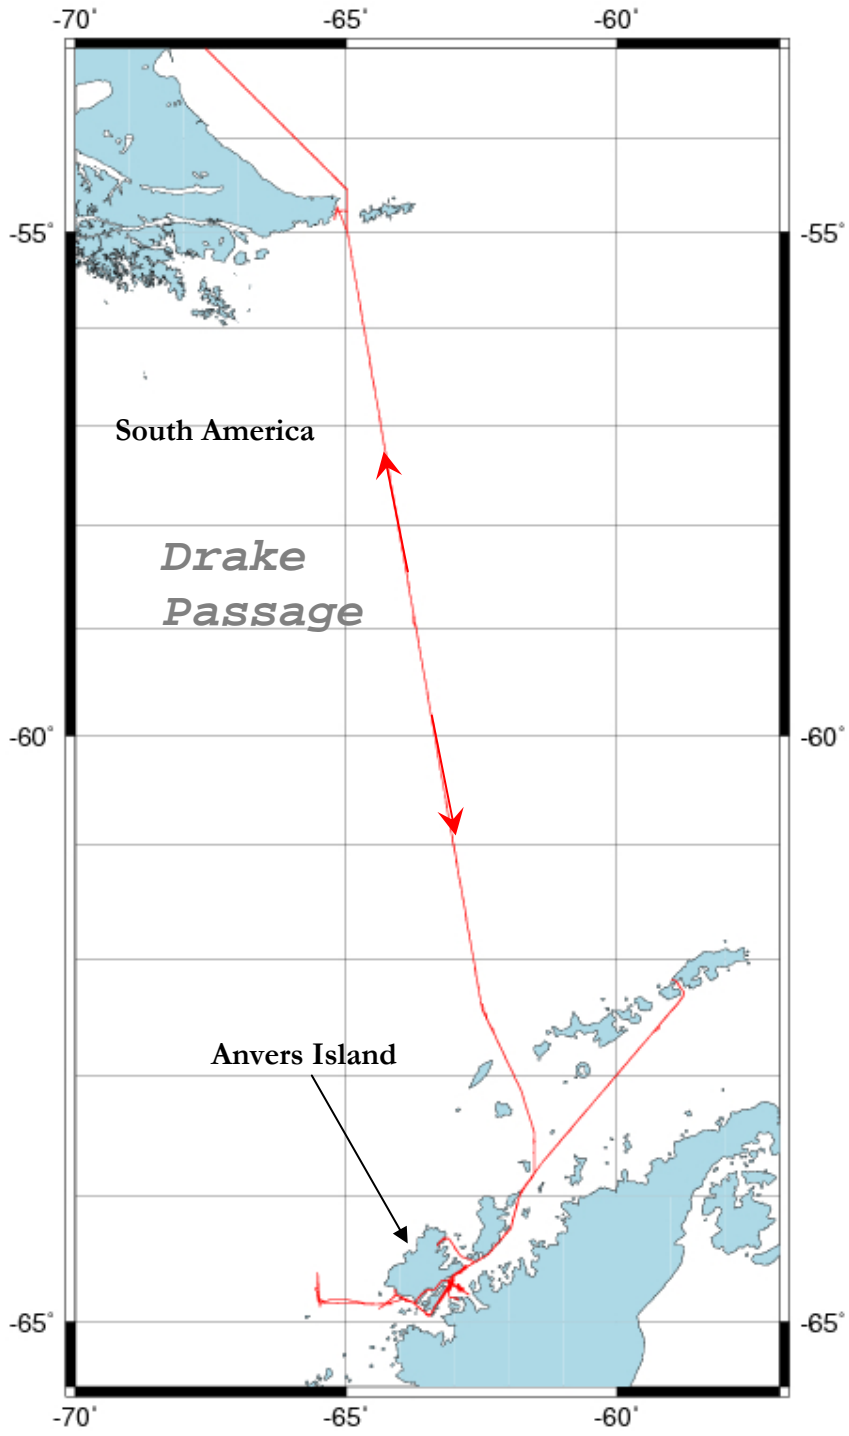

## Attachment C, Vessel Tracks

---

*Attachment C contains the tracks of Research Vessel cruises during the 2008-2009 season. Information for both the Laurence M Gould (LMG) and the Nathaniel B. Palmer (NBP) are presented under the appropriate cruise numbers.*

**Laurence M. Gould**  
**Cruise Number LMG-0803**

**Laurence M. Gould**  
**Cruise Number LMG-0804**

**Laurence M. Gould**  
**Cruise Number LMG-0806**

**Laurence M. Gould**  
**Cruise Number LMG-0807**

**Laurence M. Gould**  
**Cruise Number LMG-0808**

**Laurence M. Gould**  
**Cruise Number LMG-0809**

**Laurence M. Gould**  
**Cruise Number LMG-0810**

**Laurence M. Gould**  
**Cruise Number LMG-0811**