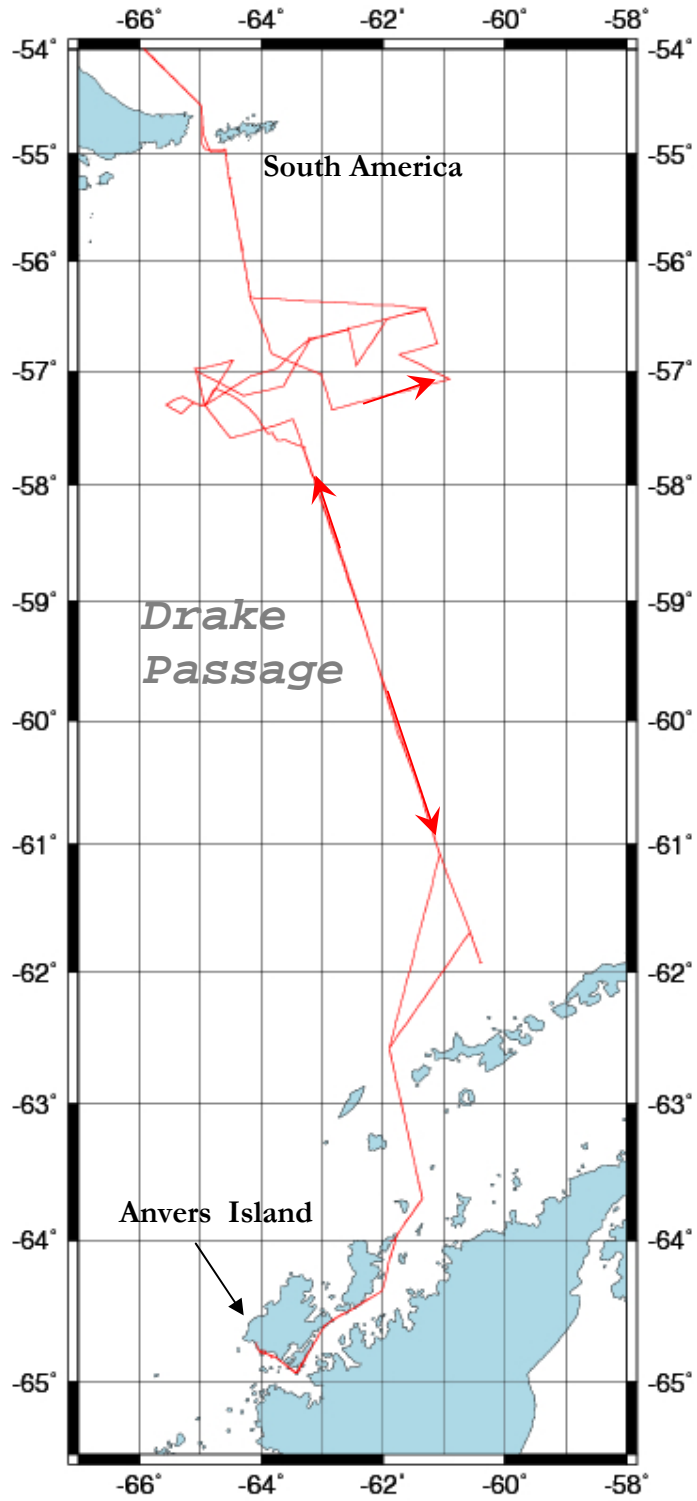

## Attachment C, Vessel Tracks

---

*Attachment C contains the tracks of Research Vessel cruises during the 2008-2009 season. Information for both the Laurence M Gould (LMG) and the Nathaniel B. Palmer (NBP) are presented under the appropriate cruise numbers.*

**Laurence M. Gould**  
**Cruise Number LMG-0812**

**Laurence M. Gould**  
**Cruise Number LMG-0902**

**Laurence M. Gould**  
**Cruise Number LMG-0903**

**Laurence M. Gould**  
**Cruise Number LMG-0903**

**Nathaniel B. Palmer**  
**Cruise Number LMG-0805**

**Nathaniel B. Palmer**  
**Cruise Number LMG-0806**

**Nathaniel B. Palmer**  
**Cruise Number LMG-0808**

**Nathaniel B. Palmer**  
**Cruise Number LMG-0812**

**Nathaniel B. Palmer**  
Cruise Number LMG-0901

**Nathaniel B. Palmer**  
**Cruise Number LMG-0902**