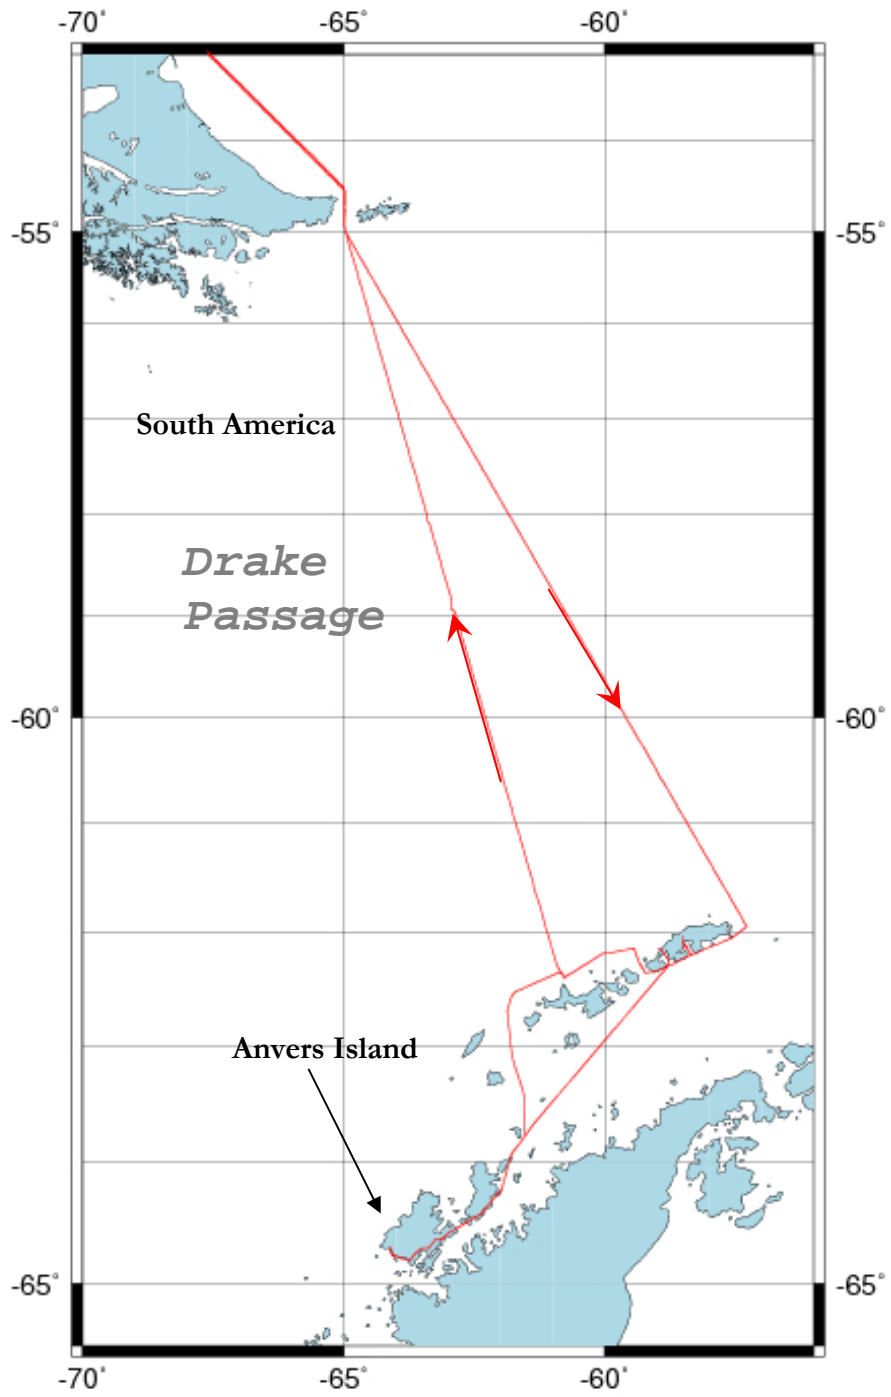

Laurence M. Gould
Cruise Number LMG-0812