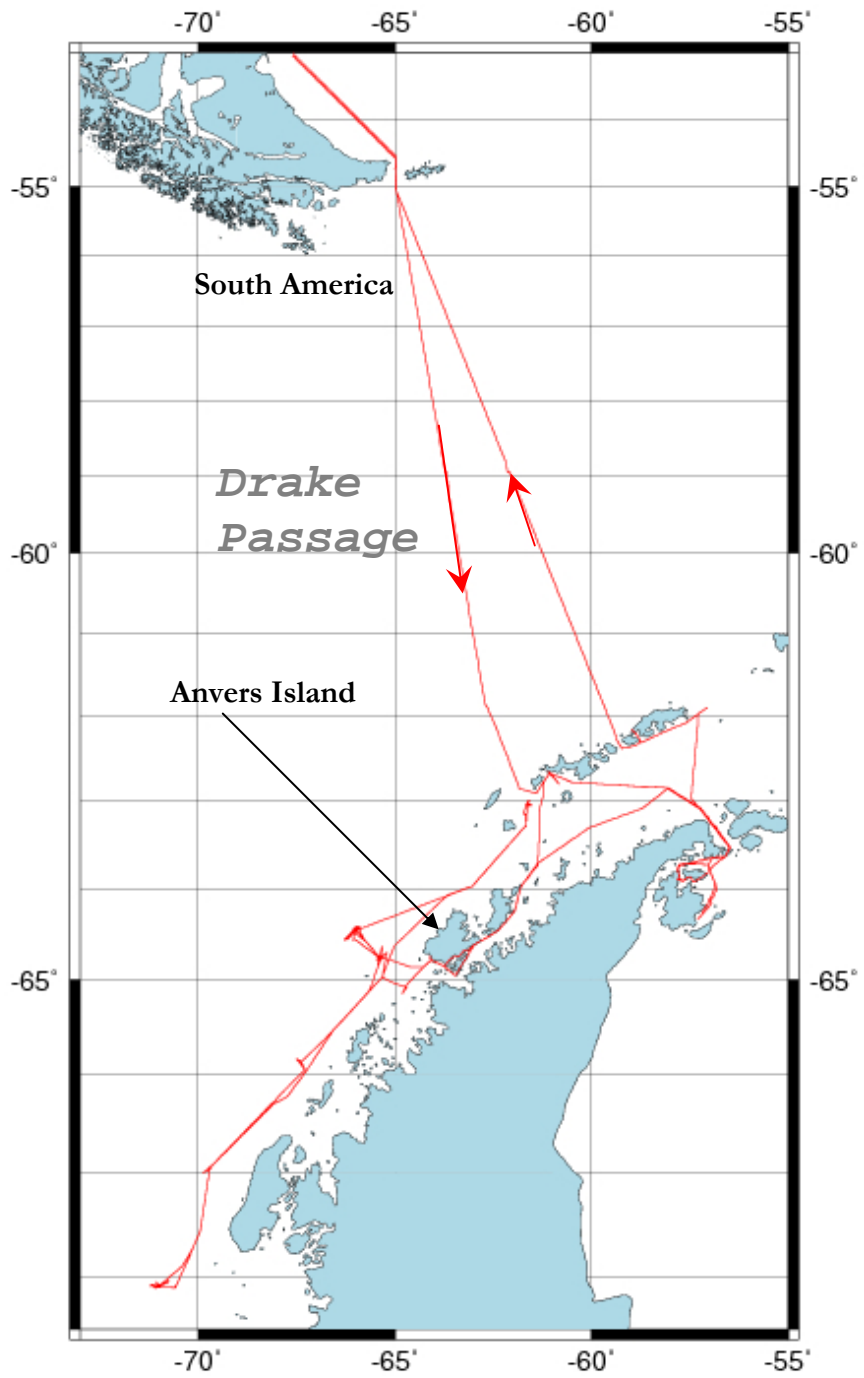

Laurence M. Gould
Cruise Number LMG-0902