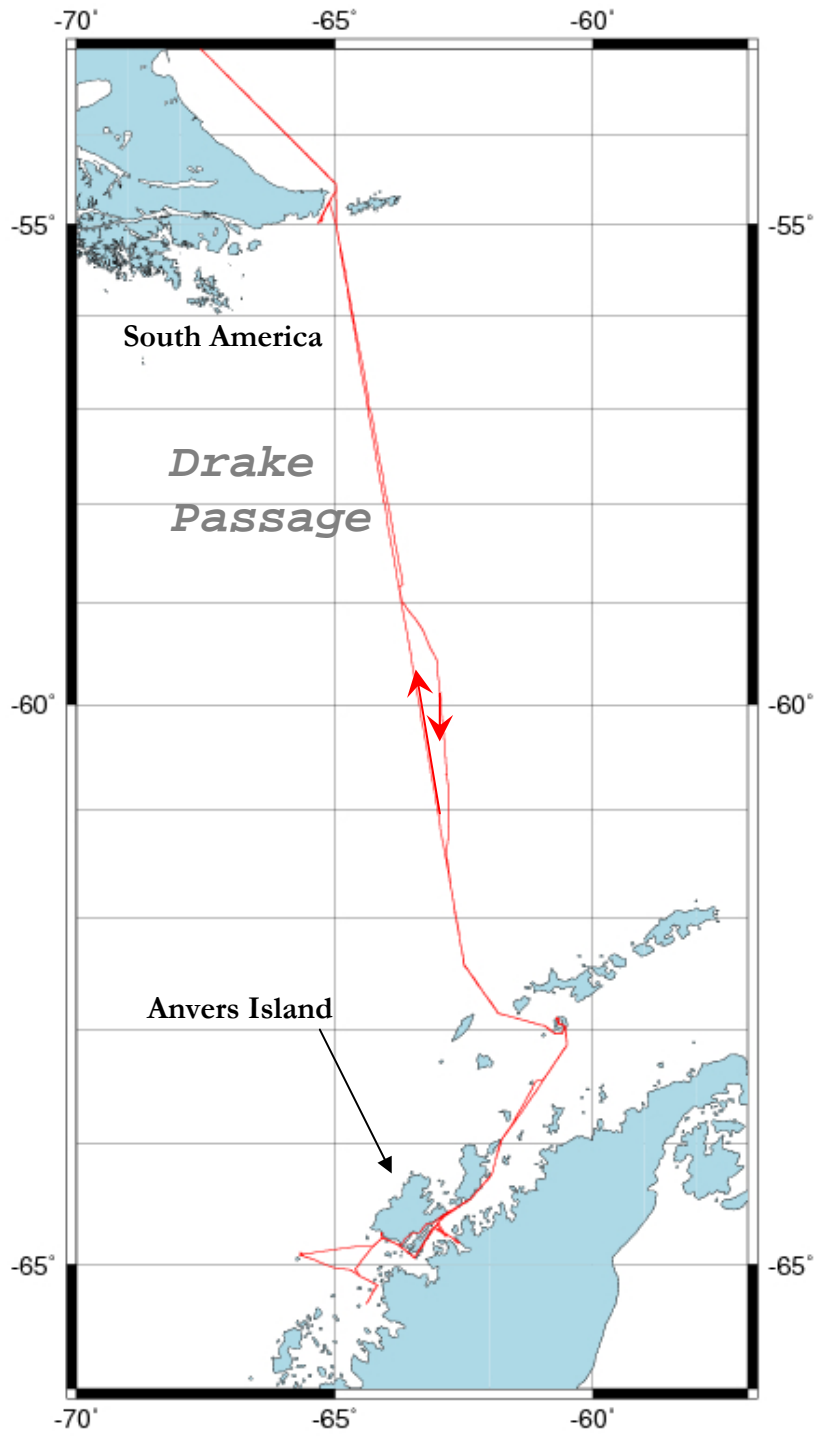

## Attachment C, Vessel Tracks

---

*Attachment C contains the tracks of Research Vessel cruises during the 2008-2009 season. Information for both the Laurence M Gould (LMG) and the Nathaniel B. Palmer (NBP) are presented under the appropriate cruise numbers.*

**Laurence M. Gould**  
**Cruise Number LMG-0808**

**Laurence M. Gould**  
**Cruise Number LMG-0809**

**Laurence M. Gould**  
**Cruise Number LMG-0810**

**Laurence M. Gould**  
**Cruise Number LMG-0811**

**Laurence M. Gould**  
**Cruise Number LMG-0812**

**Laurence M. Gould**  
**Cruise Number LMG-0902**

**Laurence M. Gould**  
**Cruise Number LMG-0903**

**Laurence M. Gould**  
**Cruise Number LMG-0903**