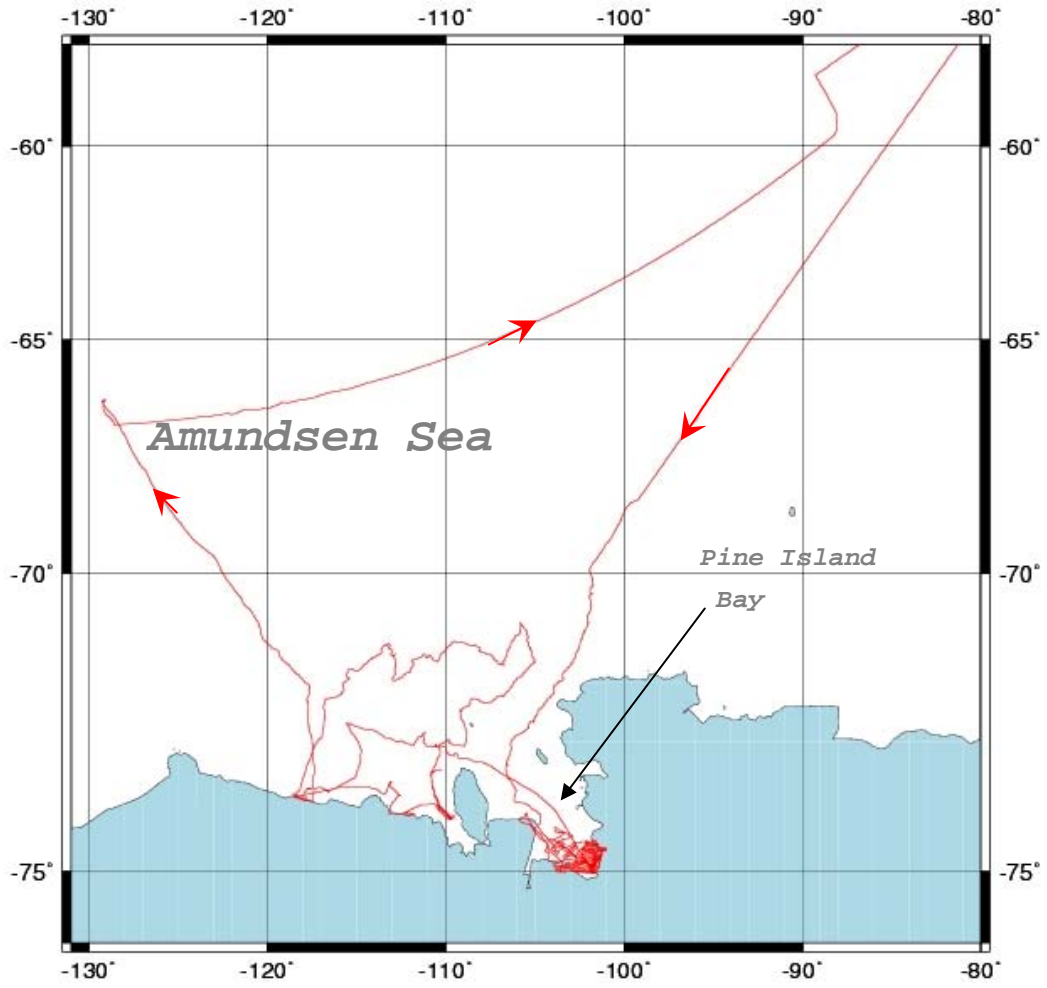

## Attachment C, Vessel Tracks

---

*Attachment C contains the tracks of Research Vessel cruises during the 2008-2009 season. Information for both the Laurence M Gould (LMG) and the Nathaniel B. Palmer (NBP) are presented under the appropriate cruise numbers.*

**Nathaniel B. Palmer**  
**Cruise Number LMG-0805**

**Nathaniel B. Palmer**  
**Cruise Number LMG-0806**

**Nathaniel B. Palmer**  
**Cruise Number LMG-0808**

**Nathaniel B. Palmer**  
**Cruise Number LMG-0812**

**Nathaniel B. Palmer**  
Cruise Number LMG-0901

**Nathaniel B. Palmer**  
**Cruise Number LMG-0902**