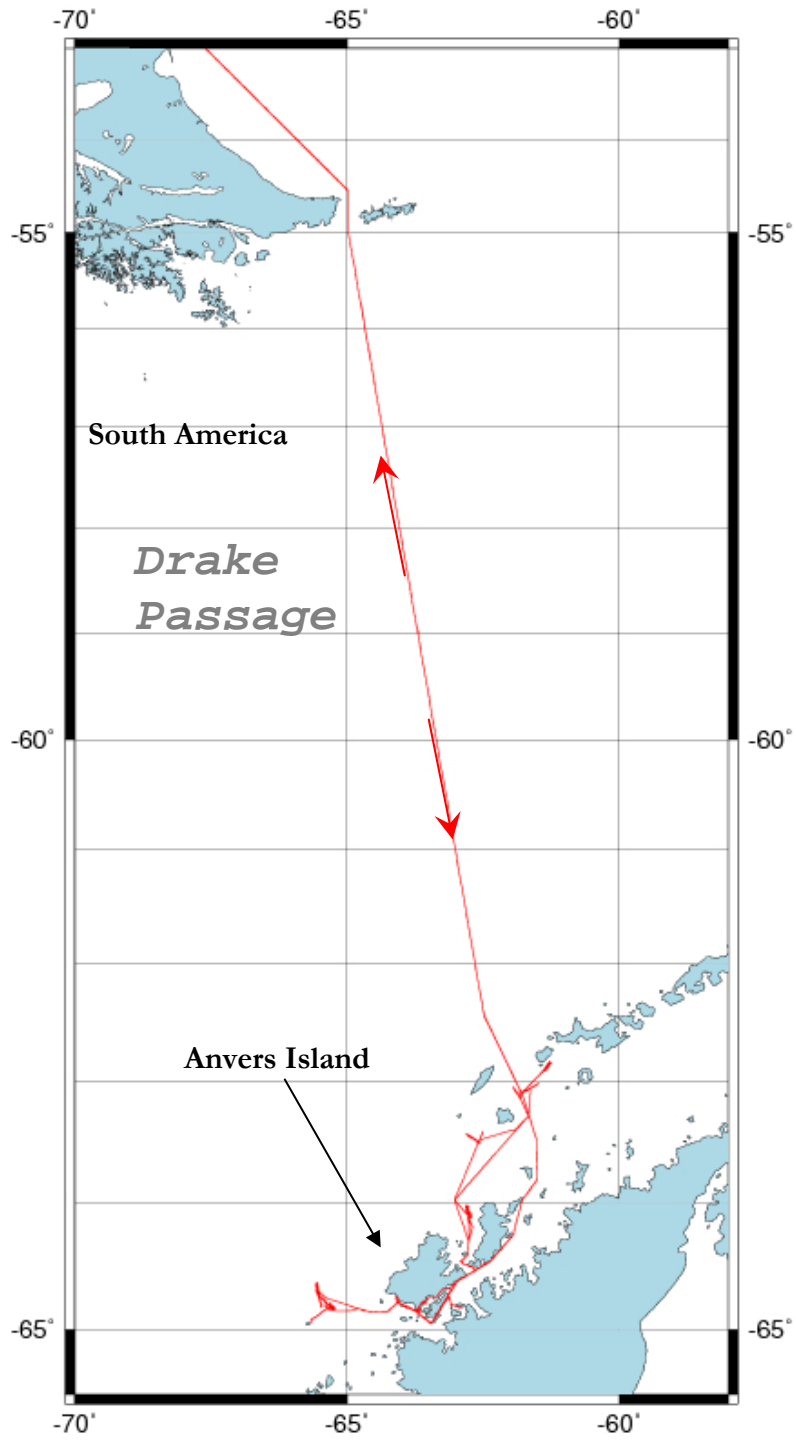

## Attachment C, Vessel Tracks

---

*Attachment C contains the tracks of Research Vessel cruises during the 2008-2009 season. Information for both the Laurence M Gould (LMG) and the Nathaniel B. Palmer (NBP) are presented under the appropriate cruise numbers.*

**Laurence M. Gould**  
**Cruise Number LMG-0803**

**Laurence M. Gould**  
**Cruise Number LMG-0804**

**Laurence M. Gould**  
**Cruise Number LMG-0806**

**Laurence M. Gould**  
**Cruise Number LMG-0807**

**Laurence M. Gould**  
**Cruise Number LMG-0808**

**Laurence M. Gould**  
**Cruise Number LMG-0809**

**Laurence M. Gould**  
**Cruise Number LMG-0810**

**Laurence M. Gould**  
**Cruise Number LMG-0811**