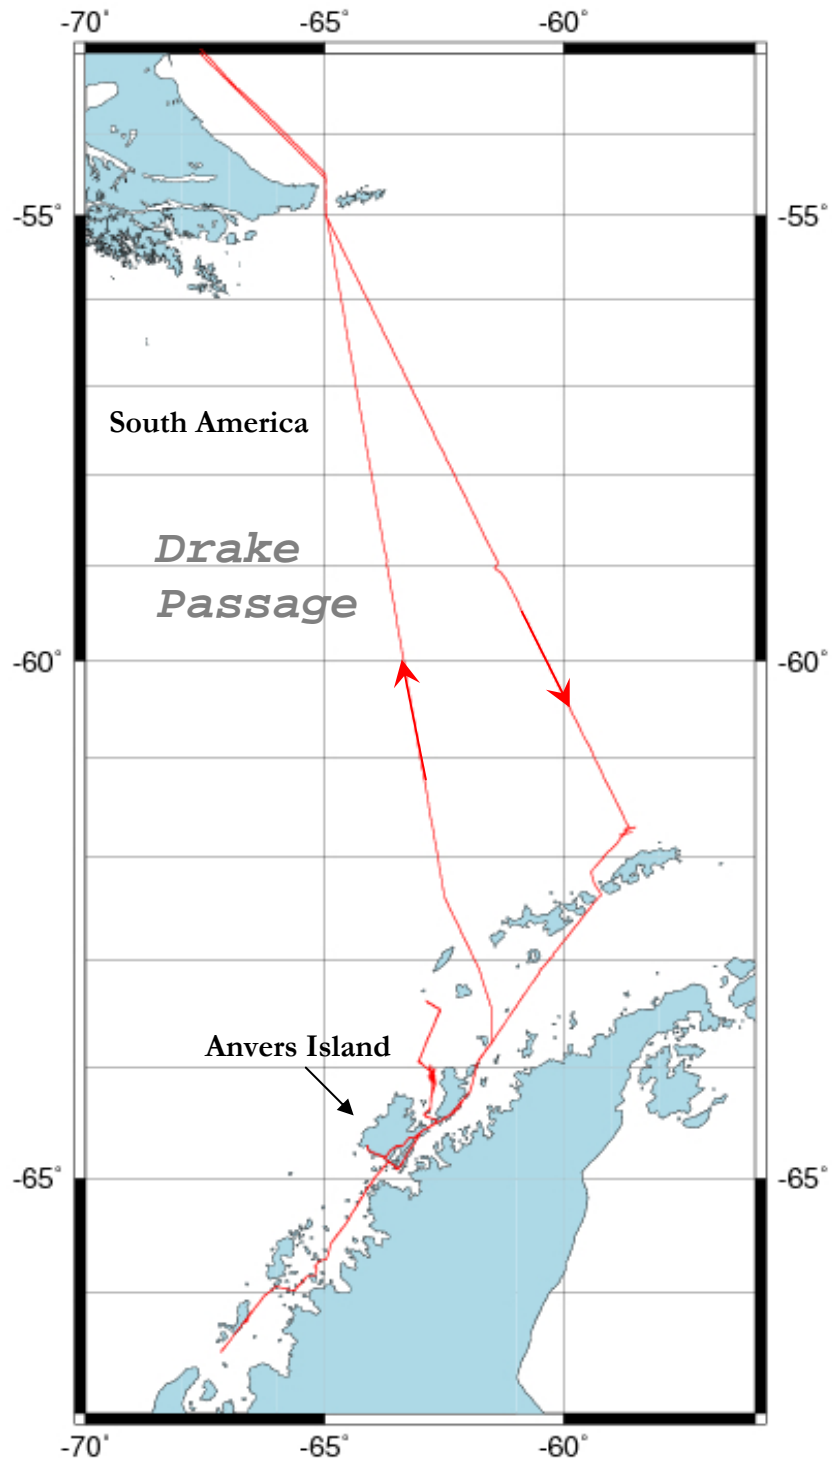

## Attachment C, Vessel Tracks

---

*Attachment C contains the tracks of Research Vessel cruises during the 2008-2009 season. Information for both the Laurence M Gould (LMG) and the Nathaniel B. Palmer (NBP) are presented under the appropriate cruise numbers.*

**Laurence M. Gould**  
**Cruise Number LMG-0803**

**Laurence M. Gould**  
**Cruise Number LMG-0804**

**Laurence M. Gould**  
**Cruise Number LMG-0806**

**Laurence M. Gould**  
**Cruise Number LMG-0807**

**Laurence M. Gould**  
**Cruise Number LMG-0808**

**Laurence M. Gould**  
**Cruise Number LMG-0809**

**Laurence M. Gould**  
**Cruise Number LMG-0810**

**Laurence M. Gould**  
**Cruise Number LMG-0811**

**Nathaniel B. Palmer**  
Cruise Number LMG-0901

**Nathaniel B. Palmer**  
**Cruise Number LMG-0902**