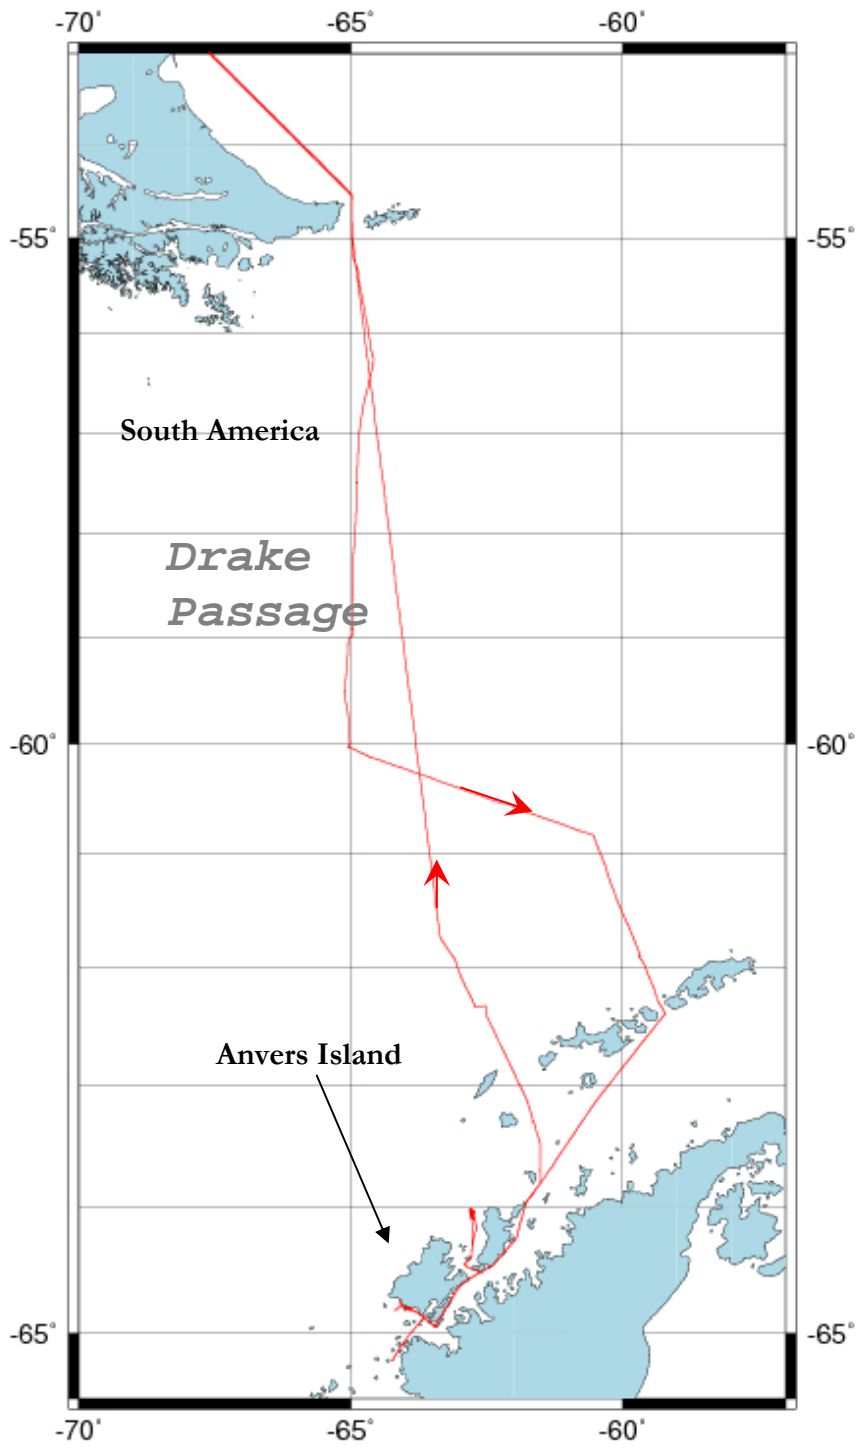

## Attachment C, Vessel Tracks

---

*Attachment C contains the tracks of Research Vessel cruises during the 2008-2009 season. Information for both the Laurence M Gould (LMG) and the Nathaniel B. Palmer (NBP) are presented under the appropriate cruise numbers.*

**Laurence M. Gould**  
**Cruise Number LMG-0803**

**Laurence M. Gould**  
**Cruise Number LMG-0804**

**Laurence M. Gould**  
**Cruise Number LMG-0806**

**Laurence M. Gould**  
**Cruise Number LMG-0807**

**Laurence M. Gould**  
**Cruise Number LMG-0808**

**Laurence M. Gould**  
**Cruise Number LMG-0809**

**Laurence M. Gould**  
**Cruise Number LMG-0810**

**Laurence M. Gould**  
**Cruise Number LMG-0811**