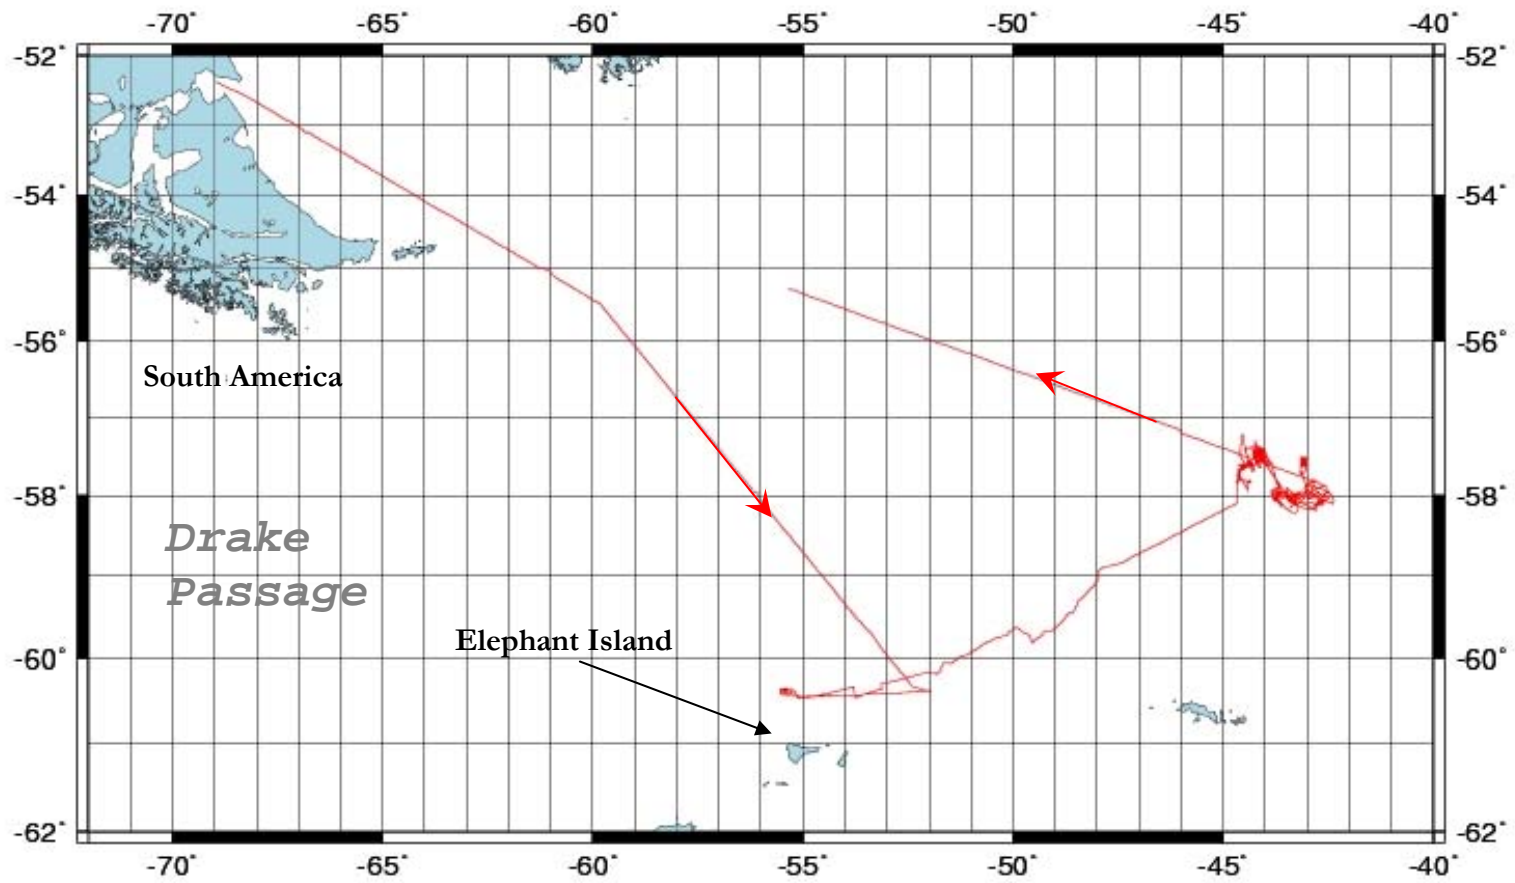

Nathaniel B. Palmer
Cruise Number LMG-0806