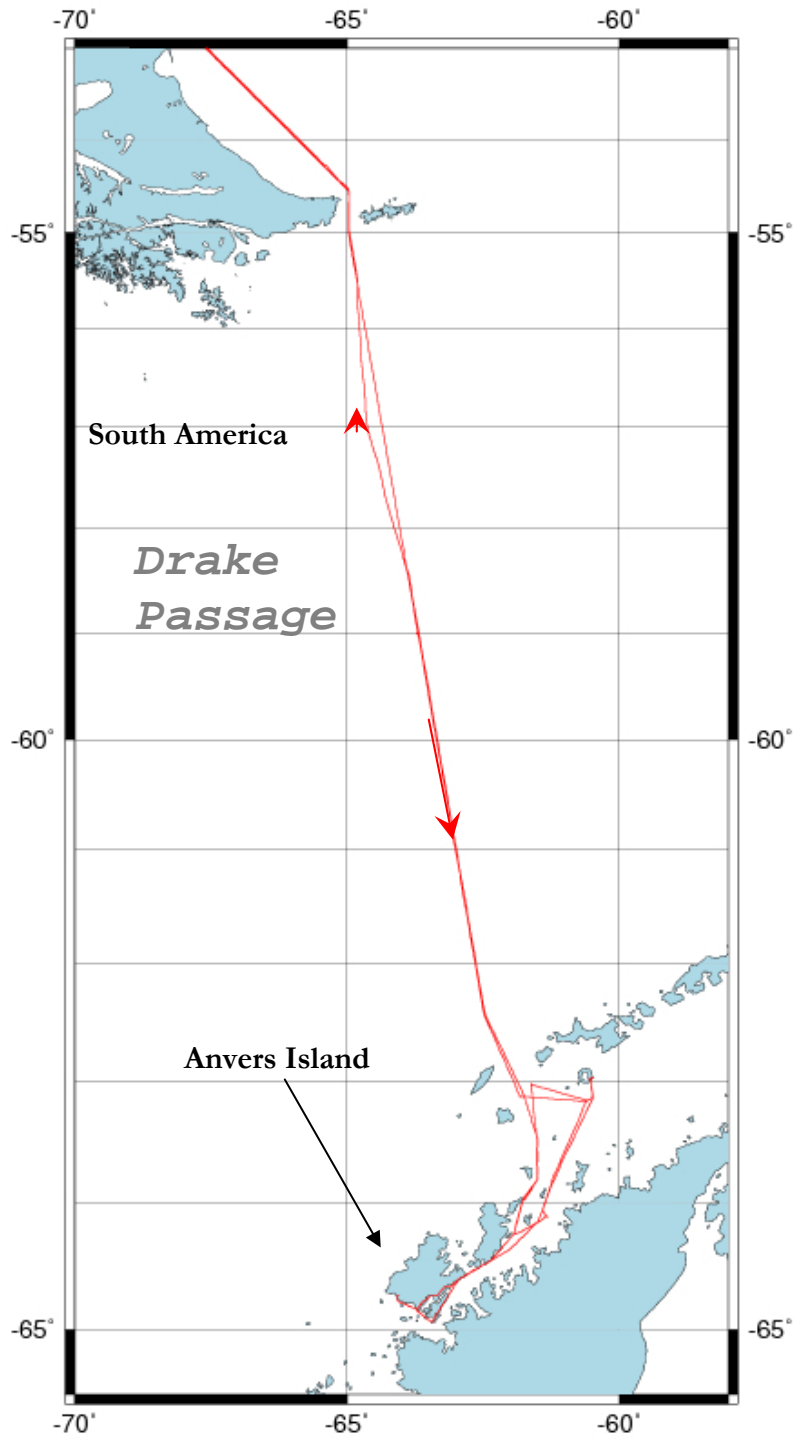

## Attachment C, Vessel Tracks

---

*Attachment C contains the tracks of Research Vessel cruises during the 2008-2009 season. Information for both the Laurence M Gould (LMG) and the Nathaniel B. Palmer (NBP) are presented under the appropriate cruise numbers.*

**Laurence M. Gould**  
**Cruise Number LMG-0803**

**Laurence M. Gould**  
**Cruise Number LMG-0804**

**Laurence M. Gould**  
**Cruise Number LMG-0806**

**Laurence M. Gould**  
**Cruise Number LMG-0807**

**Laurence M. Gould**  
**Cruise Number LMG-0808**

**Laurence M. Gould**  
**Cruise Number LMG-0809**

**Laurence M. Gould**  
**Cruise Number LMG-0810**

**Laurence M. Gould**  
**Cruise Number LMG-0811**

**Nathaniel B. Palmer**  
Cruise Number LMG-0901

**Nathaniel B. Palmer**  
**Cruise Number LMG-0902**