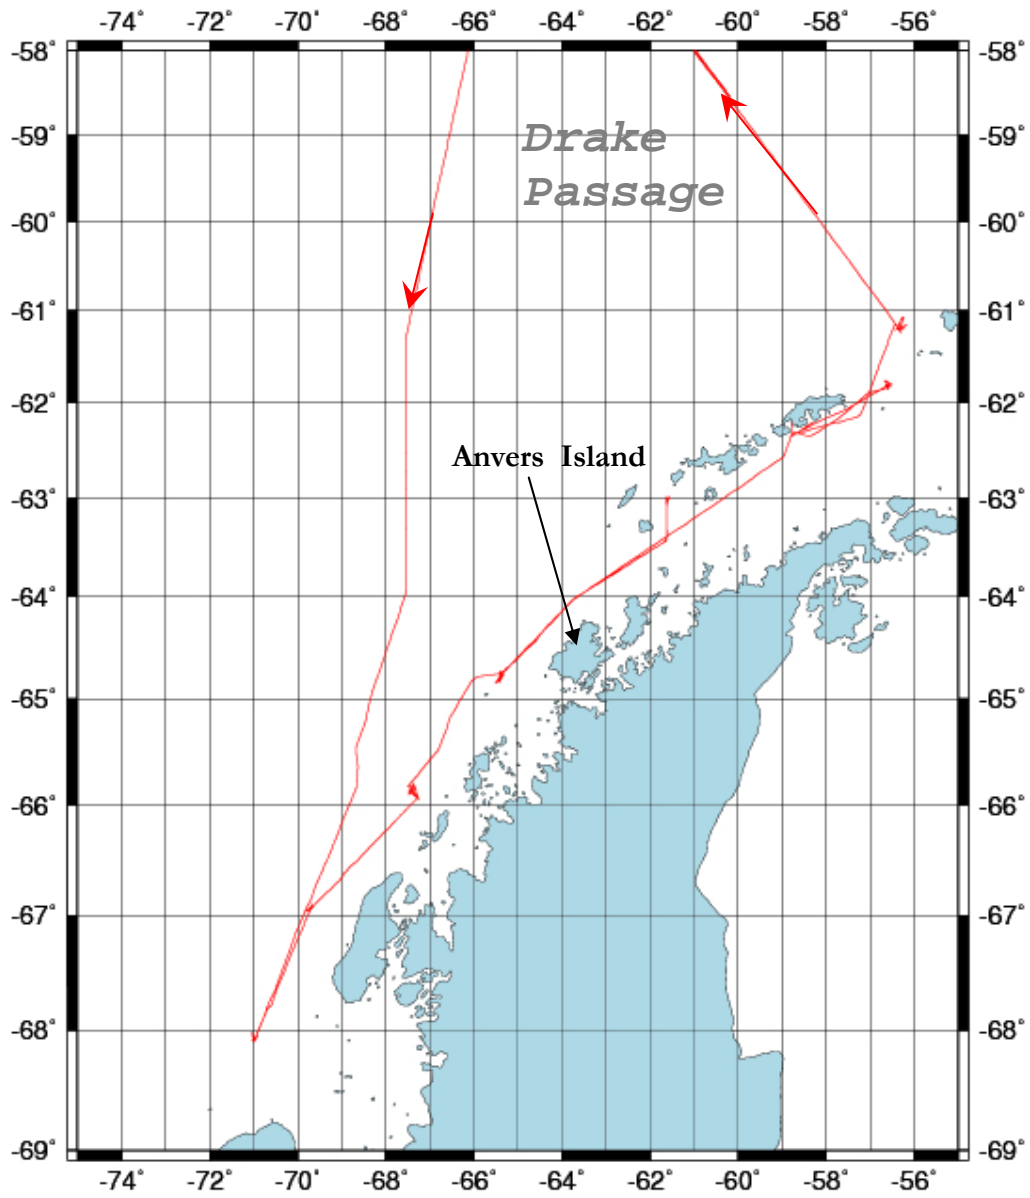

## Attachment C, Vessel Tracks

---

*Attachment C contains the tracks of Research Vessel cruises during the 2008-2009 season. Information for both the Laurence M Gould (LMG) and the Nathaniel B. Palmer (NBP) are presented under the appropriate cruise numbers.*

**Nathaniel B. Palmer**  
**Cruise Number LMG-0805**

**Nathaniel B. Palmer**  
**Cruise Number LMG-0806**

**Nathaniel B. Palmer**  
**Cruise Number LMG-0808**

**Nathaniel B. Palmer**  
**Cruise Number LMG-0812**

**Nathaniel B. Palmer**  
Cruise Number LMG-0901

**Nathaniel B. Palmer**  
**Cruise Number LMG-0902**