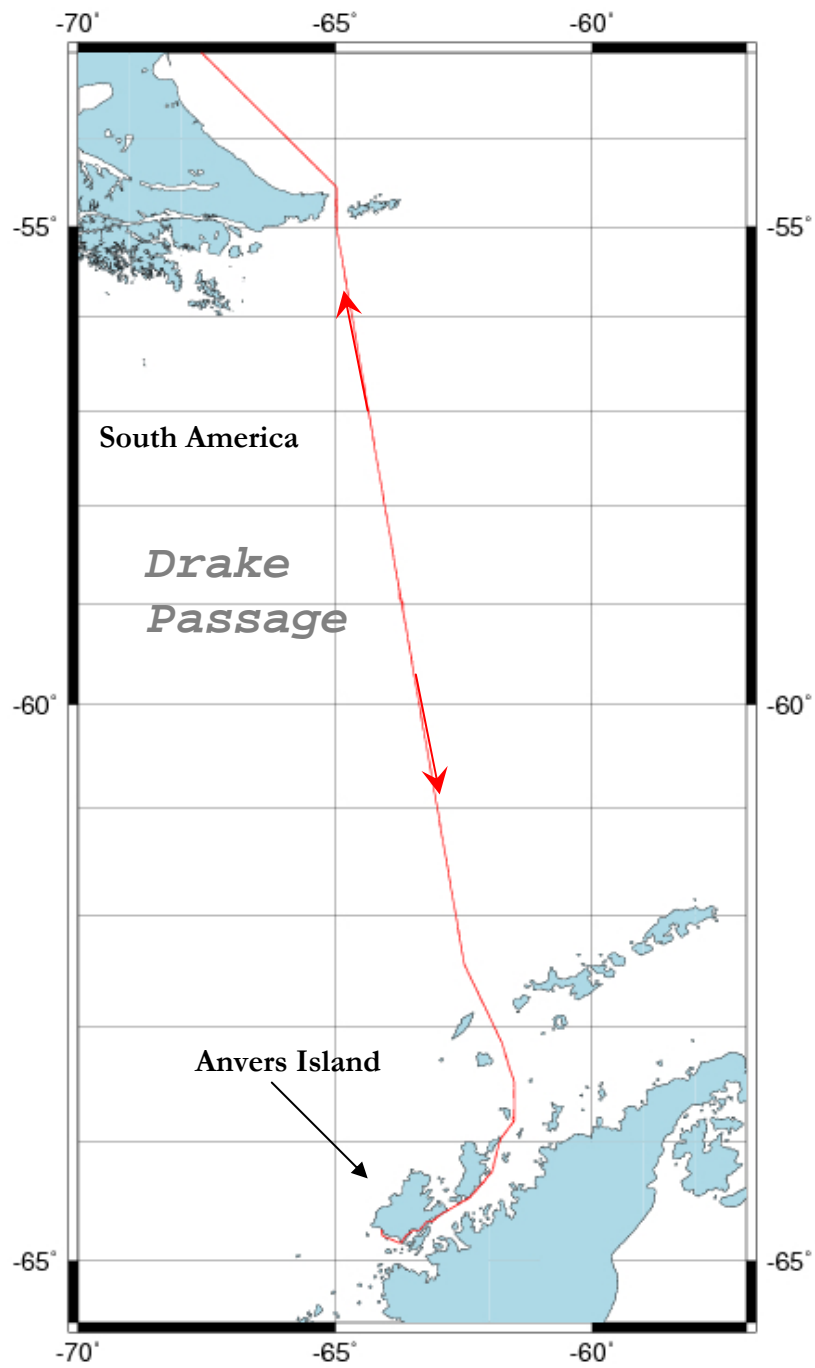

## Attachment C, Vessel Tracks

---

*Attachment C contains the tracks of Research Vessel cruises during the 2008-2009 season. Information for both the Laurence M Gould (LMG) and the Nathaniel B. Palmer (NBP) are presented under the appropriate cruise numbers.*

**Laurence M. Gould**  
**Cruise Number LMG-0803**

**Laurence M. Gould**  
**Cruise Number LMG-0804**

**Laurence M. Gould**  
**Cruise Number LMG-0806**

**Laurence M. Gould**  
**Cruise Number LMG-0807**

**Laurence M. Gould**  
**Cruise Number LMG-0808**

**Laurence M. Gould**  
**Cruise Number LMG-0809**

**Laurence M. Gould**  
**Cruise Number LMG-0810**

**Laurence M. Gould**  
**Cruise Number LMG-0811**

**Nathaniel B. Palmer**  
Cruise Number LMG-0901

**Nathaniel B. Palmer**  
**Cruise Number LMG-0902**