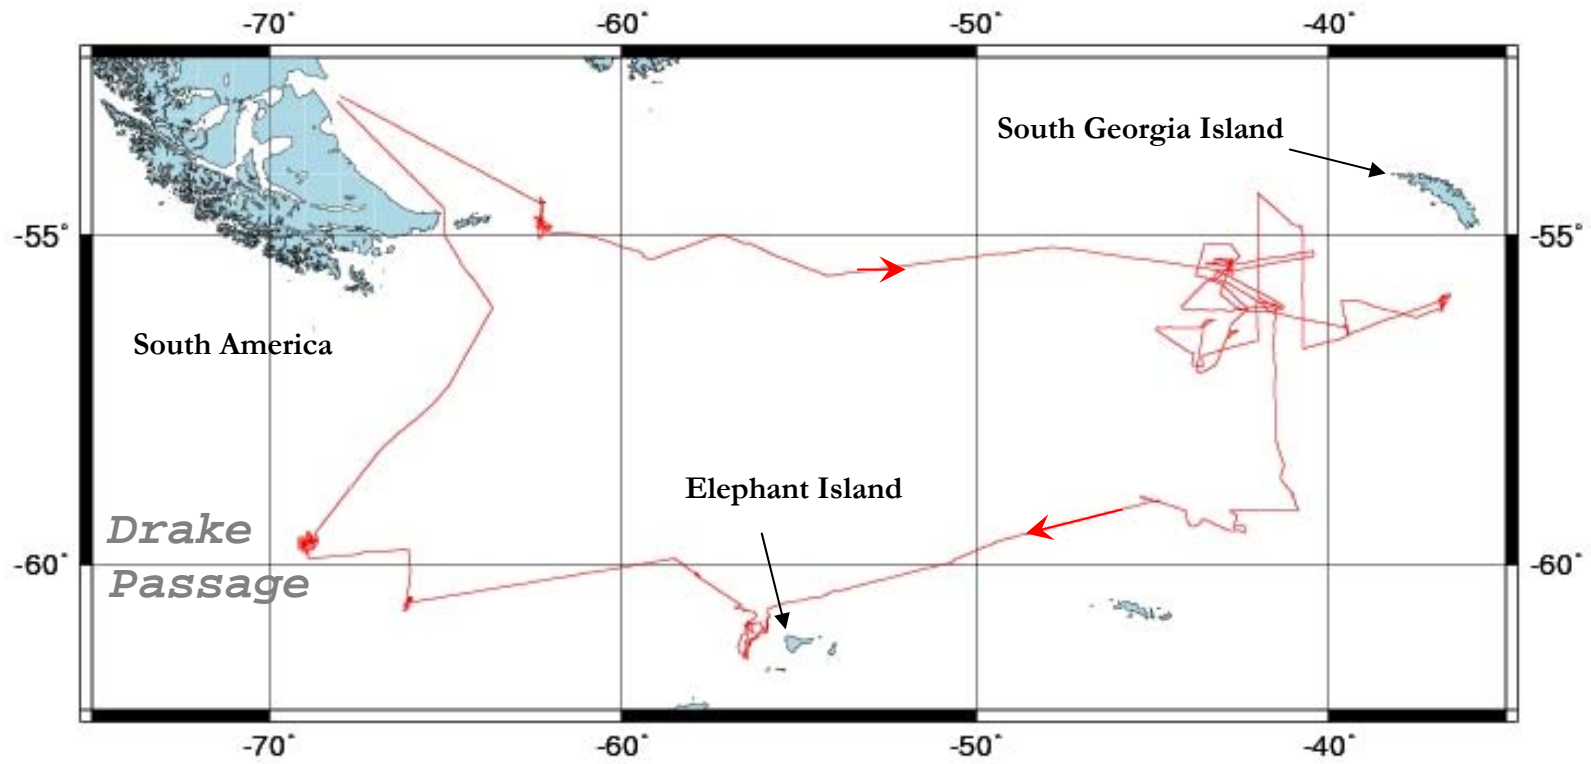

Nathaniel B. Palmer
Cruise Number LMG-0805