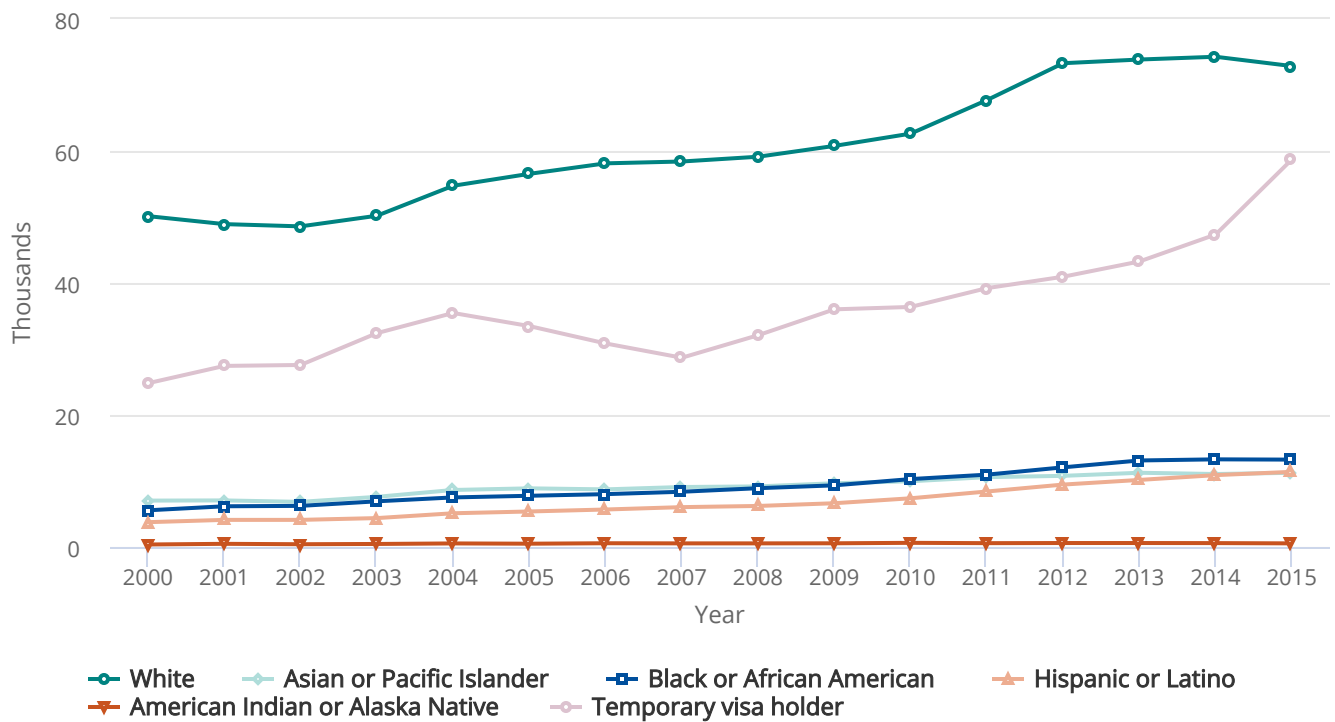

FIGURE 2-15

S&E master's degrees, by race, ethnicity, and citizenship: 2000-15

Note(s)

Data on race and ethnicity include U.S. citizens and permanent residents. Hispanic may be any race. American Indian or Alaska Native, Asian or Pacific Islander, black or African American, and white refer to individuals who are not of Hispanic origin.